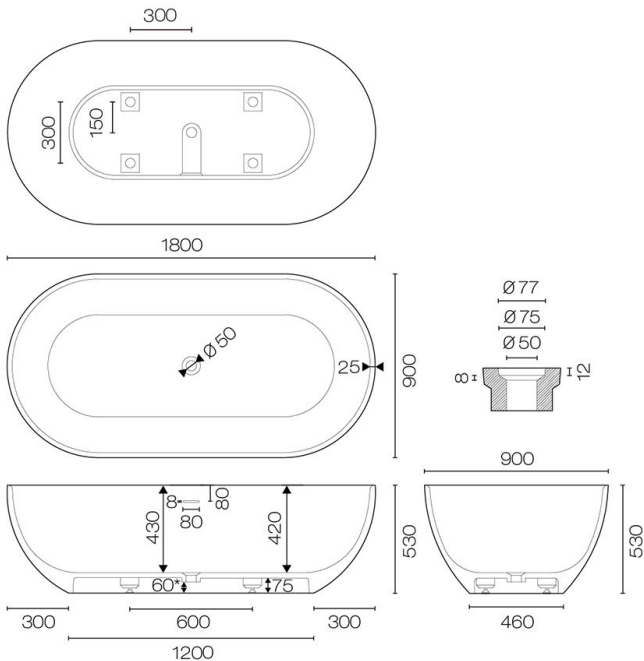

## Niagara Belle 1500 Freestanding Bath

Code: NIA6526

<b>Brand</b>	Progetto
<b>Colour</b>	White
<b>Finish</b>	Matt
<b>Material</b>	Solid Surface
<b>Installation</b>	Freestanding
<b>Width (mm)</b>	1500
<b>Depth (mm)</b>	760
<b>Height (mm)</b>	530
<b>Adjustable Feet</b>	Yes
<b>Warranty</b>	10 Years
<b>Overflow</b>	Yes (Integral)
<b>Waste Size</b>	40mm
<b>Waste Included</b>	Yes
<b>Capacity</b>	232L
<b>Material</b>	Solid Surface
<b>Notes</b>	25mm wall thickness

## Niagara Belle 1800 Freestanding Bath

Code: NIA6527

<b>Brand</b>	Progetto
<b>Colour</b>	White
<b>Finish</b>	Matt
<b>Material</b>	Solid Surface
<b>Installation</b>	Freestanding
<b>Width (mm)</b>	1800
<b>Depth (mm)</b>	900
<b>Height (mm)</b>	530
<b>Adjustable Feet</b>	Yes
<b>Warranty</b>	10 Years
<b>Overflow</b>	Yes
<b>Waste Size</b>	40mm
<b>Waste Included</b>	Yes
<b>Capacity</b>	329L
<b>Material</b>	Solid Surface
<b>Notes</b>	25mm wall thickness