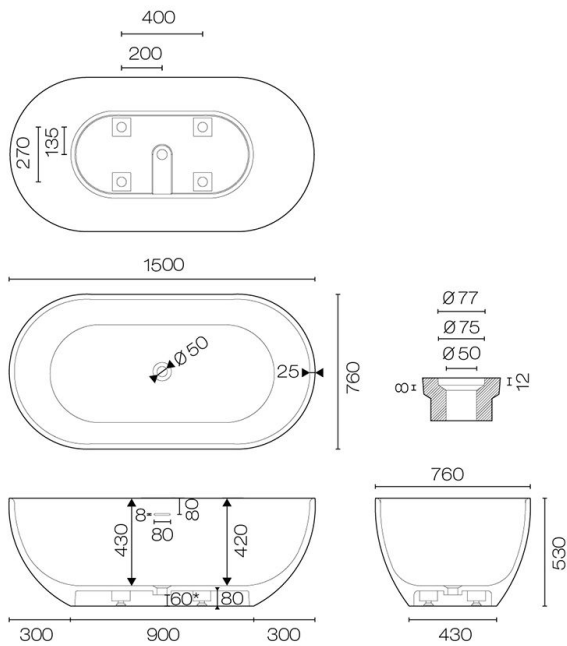

## Niagara Belle 1500 Freestanding Bath

Code: NIA6526

<b>Brand</b>	Progetto
<b>Colour</b>	White
<b>Finish</b>	Matt
<b>Material</b>	Solid Surface
<b>Installation</b>	Freestanding
<b>Width (mm)</b>	1500
<b>Depth (mm)</b>	760
<b>Height (mm)</b>	530
<b>Adjustable Feet</b>	Yes
<b>Warranty</b>	10 Years
<b>Overflow</b>	Yes (Integral)
<b>Waste Size</b>	40mm
<b>Waste Included</b>	Yes
<b>Capacity</b>	232L
<b>Material</b>	Solid Surface
<b>Notes</b>	25mm wall thickness

## Niagara Belle 1800 Freestanding Bath

Code: NIA6527

<b>Brand</b>	Progetto
<b>Colour</b>	White
<b>Finish</b>	Matt
<b>Material</b>	Solid Surface
<b>Installation</b>	Freestanding
<b>Width (mm)</b>	1800
<b>Depth (mm)</b>	900
<b>Height (mm)</b>	530
<b>Adjustable Feet</b>	Yes
<b>Warranty</b>	10 Years
<b>Overflow</b>	Yes
<b>Waste Size</b>	40mm
<b>Waste Included</b>	Yes
<b>Capacity</b>	329L
<b>Material</b>	Solid Surface
<b>Notes</b>	25mm wall thickness