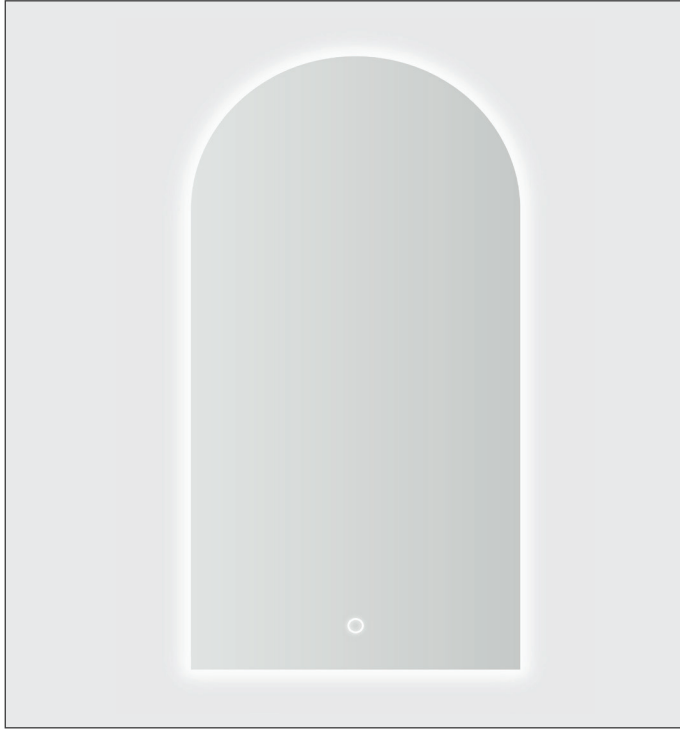

SPECIFICATION SHEET

Broadway 400 Ambience Back-Lit Mirror Arch

Code: 9400

Features

- H800 x W400 x D30
- Back-Lit lighting behind plexi frame
- 5000k LED colour temperature
- Wattage: 14.8W
- IP44 rating
- Built in Demister
- Demister size is 200mm x 250mm
- Touch Button Activation

Technical Details

Note: All measurements shown are in millimetres. Sizes are nominal.

SPECIFICATION SHEET

Broadway 500 Ambience Back-Lit Mirror Arch

Code: 9402

Features

- H900 x W500 x D30
- Back-Lit lighting behind plexi frame
- 5000k LED colour temperature
- Wattage: 17.3W
- IP44 rating
- Built in Demister
- Demister size is 350mm x 250mm
- Touch Button Activation

Technical Details

Note: All measurements shown are in millimetres. Sizes are nominal.

SPECIFICATION SHEET

Broadway 600 Ambience Back-Lit Mirror Arch

Code: 9404

Features

- H1000 x W600 x D30
- Back-Lit lighting behind plexi frame
- 5000k LED colour temperature
- Wattage: 19.8W
- IP44 rating
- Demister size is 450mm x 310mm
- Touch Button Activation