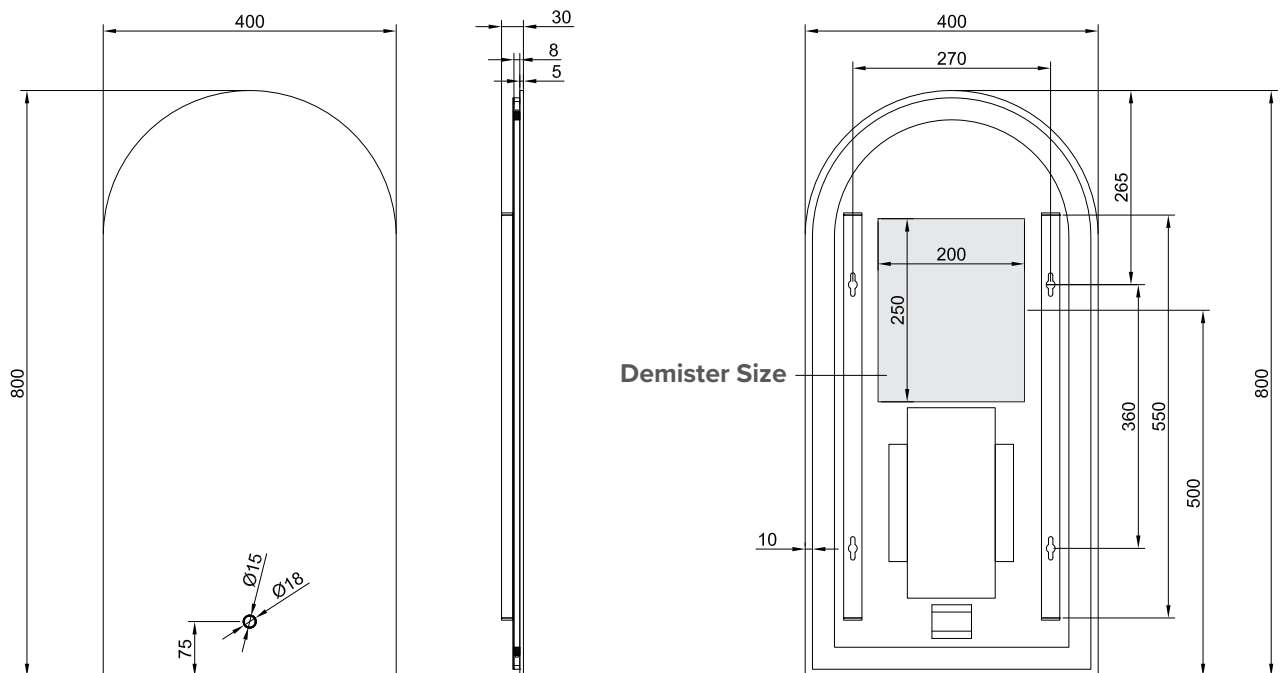

SPECIFICATION SHEET

Broadway 400 Ambience Back-Lit Mirror Arch

Code: 9400

Features

- H800 x W400 x D30
- Back-Lit lighting behind plexi frame
- 5000k LED colour temperature
- Wattage: 14.8W
- IP44 rating
- Built in Demister
- Demister size is 200mm x 250mm
- Touch Button Activation

Technical Details

Note: All measurements shown are in millimetres. Sizes are nominal.

SPECIFICATION SHEET

Broadway 500 Ambience Back-Lit Mirror Arch

Code: 9402

Features

- H900 x W500 x D30
- Back-Lit lighting behind plexi frame
- 5000k LED colour temperature
- Wattage: 17.3W
- IP44 rating
- Built in Demister
- Demister size is 350mm x 250mm
- Touch Button Activation

Technical Details

Note: All measurements shown are in millimetres. Sizes are nominal.

SPECIFICATION SHEET

Broadway 600 Ambience Back-Lit Mirror Arch

Code: 9404

Features

- H1000 x W600 x D30
- Back-Lit lighting behind plexi frame
- 5000k LED colour temperature
- Wattage: 19.8W
- IP44 rating
- Demister size is 450mm x 310mm
- Touch Button Activation

Technical Details

Note: All measurements shown are in millimetres. Sizes are nominal.