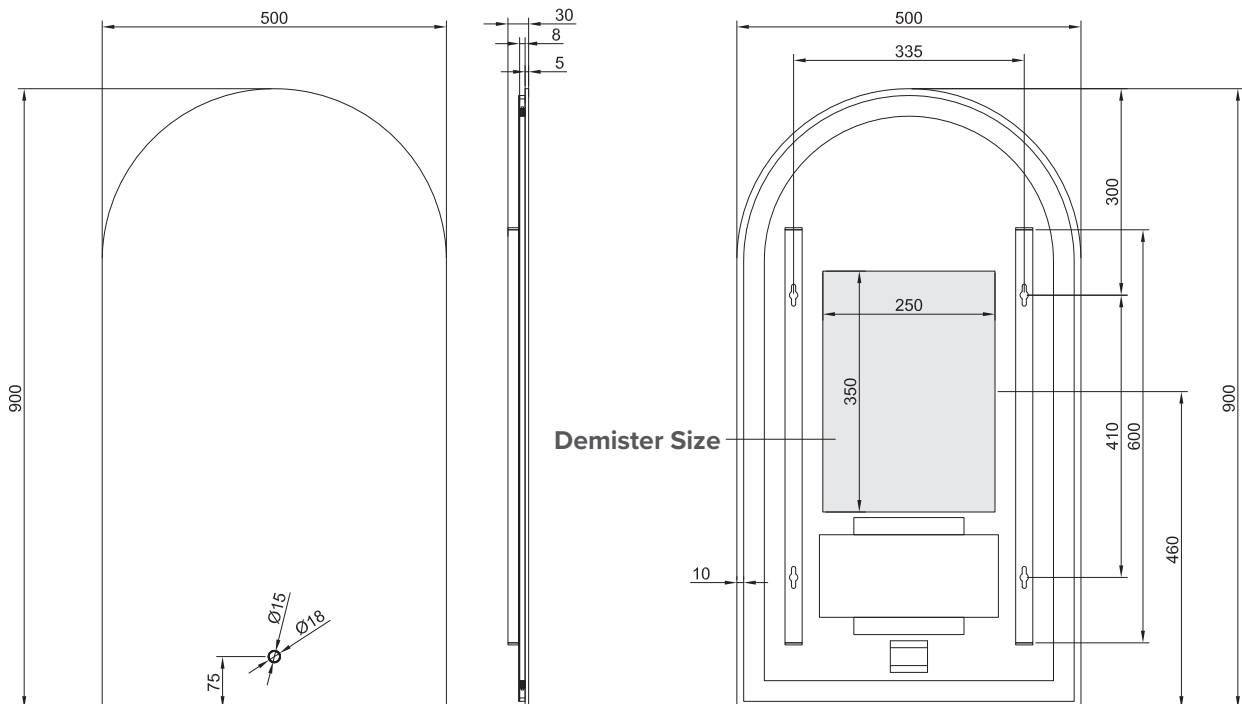

SPECIFICATION SHEET

Broadway 400 Ambience Back-Lit Mirror Arch

Code: 9400

Features

- H800 x W400 x D30
- Back-Lit lighting behind plexi frame
- 5000k LED colour temperature
- Wattage: 14.8W
- IP44 rating
- Built in Demister
- Demister size is 200mm x 250mm
- Touch Button Activation

Technical Details

Note: All measurements shown are in millimetres. Sizes are nominal.

SPECIFICATION SHEET

Broadway 500 Ambience Back-Lit Mirror Arch

Code: 9402

Features

- H900 x W500 x D30
- Back-Lit lighting behind plexi frame
- 5000k LED colour temperature
- Wattage: 17.3W
- IP44 rating
- Built in Demister
- Demister size is 350mm x 250mm
- Touch Button Activation

Technical Details

Note: All measurements shown are in millimetres. Sizes are nominal.

SPECIFICATION SHEET

Broadway 600 Ambience Back-Lit Mirror Arch

Code: 9404

Features

- H1000 x W600 x D30
- Back-Lit lighting behind plexi frame
- 5000k LED colour temperature
- Wattage: 19.8W
- IP44 rating
- Demister size is 450mm x 310mm
- Touch Button Activation

Technical Details

Note: All measurements shown are in millimetres. Sizes are nominal.