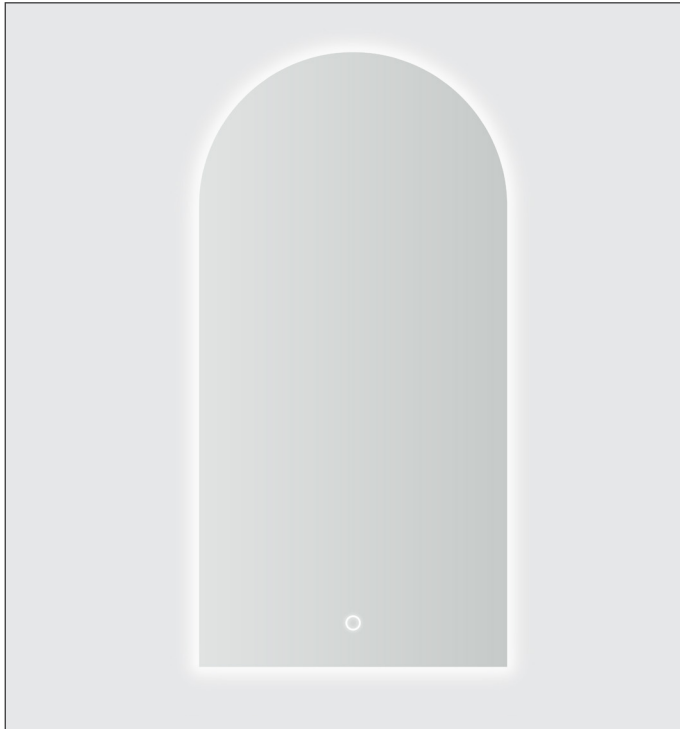

SPECIFICATION SHEET

Broadway 400 Ambience Back-Lit Mirror Arch

Code: 9400

Features

- H800 x W400 x D30
- Back-Lit lighting behind plexi frame
- 5000k LED colour temperature
- Wattage: 14.8W
- IP44 rating
- Built in Demister
- Demister size is 200mm x 250mm
- Touch Button Activation

Technical Details

Note: All measurements shown are in millimetres. Sizes are nominal.

SPECIFICATION SHEET

Broadway 500 Ambience Back-Lit Mirror Arch

Code: 9402

Features

- H900 x W500 x D30
- Back-Lit lighting behind plexi frame
- 5000k LED colour temperature
- Wattage: 17.3W
- IP44 rating
- Built in Demister
- Demister size is 350mm x 250mm
- Touch Button Activation

Technical Details

Note: All measurements shown are in millimetres. Sizes are nominal.

SPECIFICATION SHEET

Broadway 600 Ambience Back-Lit Mirror Arch

Code: 9404

Features

- H1000 x W600 x D30
- Back-Lit lighting behind plexi frame
- 5000k LED colour temperature
- Wattage: 19.8W
- IP44 rating
- Demister size is 450mm x 310mm
- Touch Button Activation