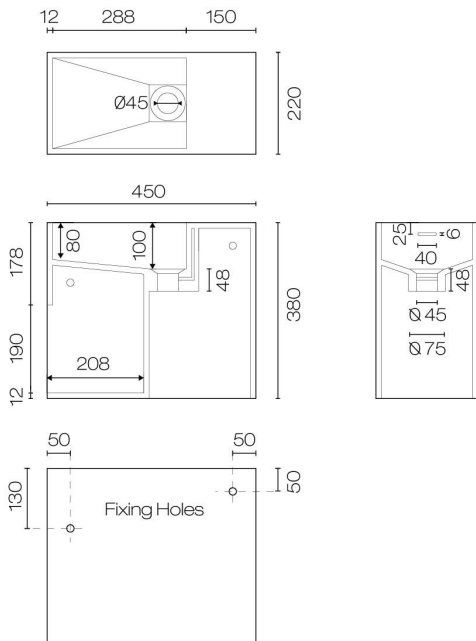

Axa 450 Mini Wall Basin With Shelf

Code: AX45B

Brand	Progetto
Colour	White
Finish	Matt
Material	Solid Surface
Installation	Wall-hung
Width (mm)	450
Depth (mm)	220
Height (mm)	380
Warranty	10 Years
Overflow	Yes
Waste Size	32mm
Waste Included	No
Material	Solid Surface
Notes	35mm tap hole drill bit supplied