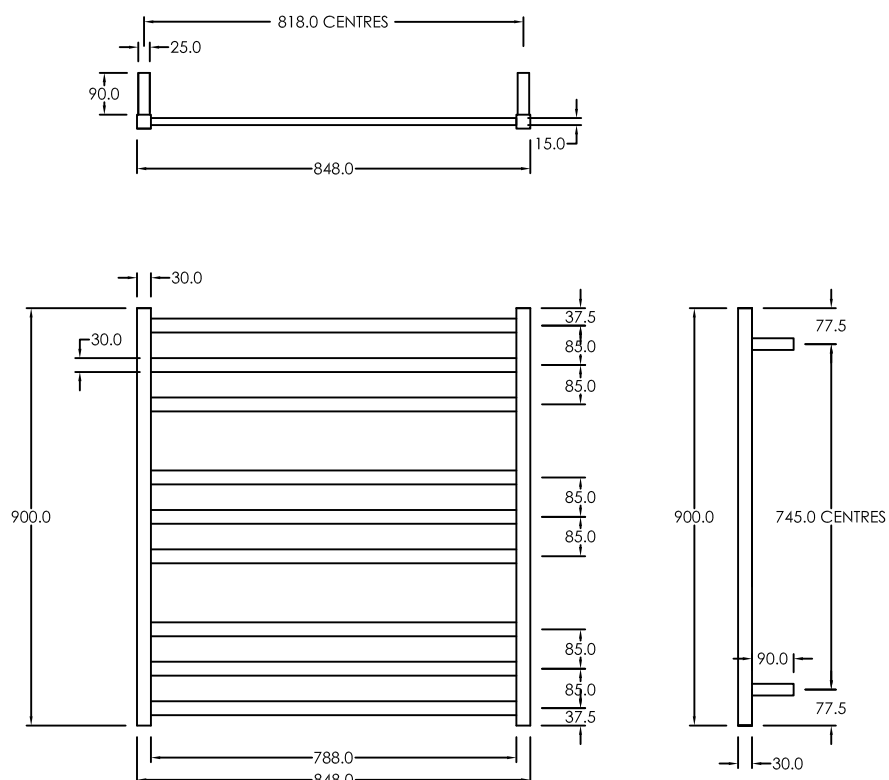

ELITE HEATED TOWEL LADDER SQUARE 900H X 850W

RIGHT HAND AND LEFT HAND WIRING (CONCEALED OR EXPOSED OPTIONS)
3 YEAR WARRANTY, 240V, STAINLESS STEEL

elite bathroomware

59a Allens Road, East Tamaki

t: 09 274 7030 - e: sales@elitebathroomware.co.nz