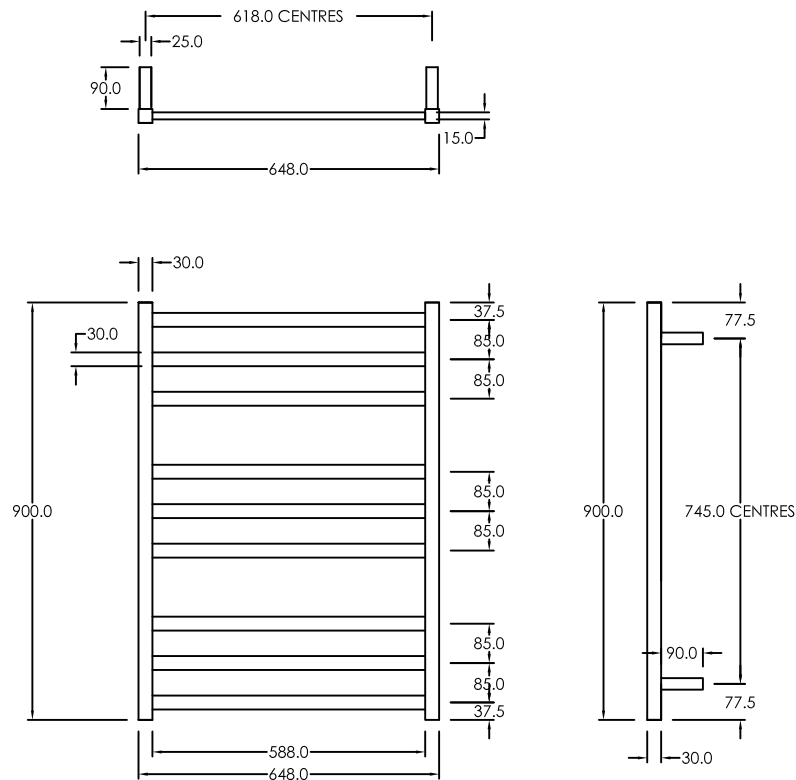

ELITE HEATED TOWEL LADDER SQUARE 900H X 650W

RIGHT HAND AND LEFT HAND WIRING (CONCEALED OR EXPOSED OPTIONS)
3 YEAR WARRANTY, 240V, STAINLESS STEEL

elite bathroomware

59a Allens Road, East Tamaki

t: 09 274 7030 - e: sales@elitebathroomware.co.nz