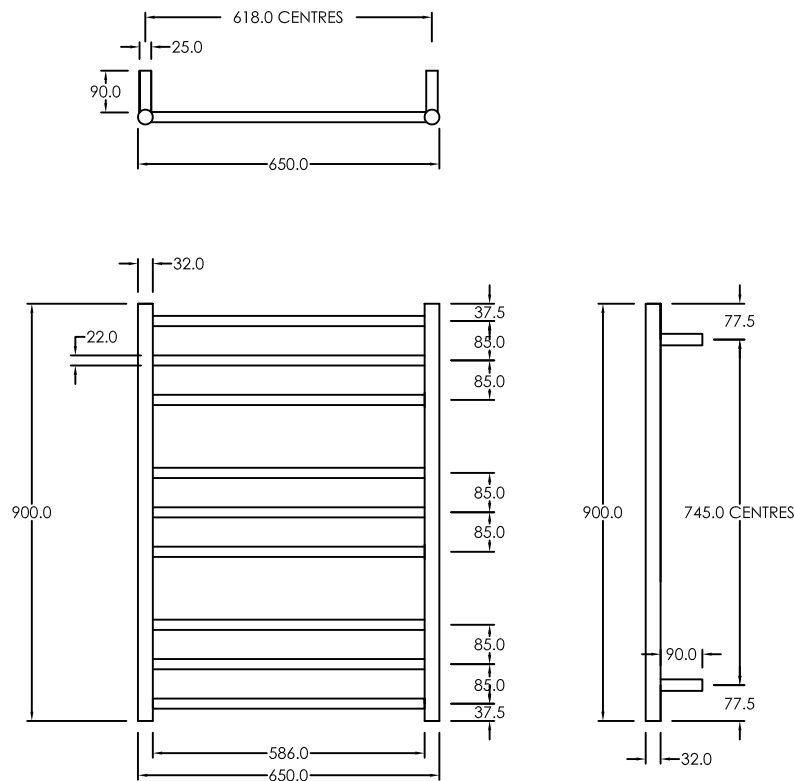

# ELITE HEATED TOWEL LADDER ROUND 900H X 650W

RIGHT HAND AND LEFT HAND WIRING (CONCEALED OR EXPOSED OPTIONS)  
3 YEAR WARRANTY, 240V, STAINLESS STEEL

**elite** bathroomware

59a Allens Road, East Tamaki

t: 09 274 7030 - e: sales@elitebathroomware.co.nz