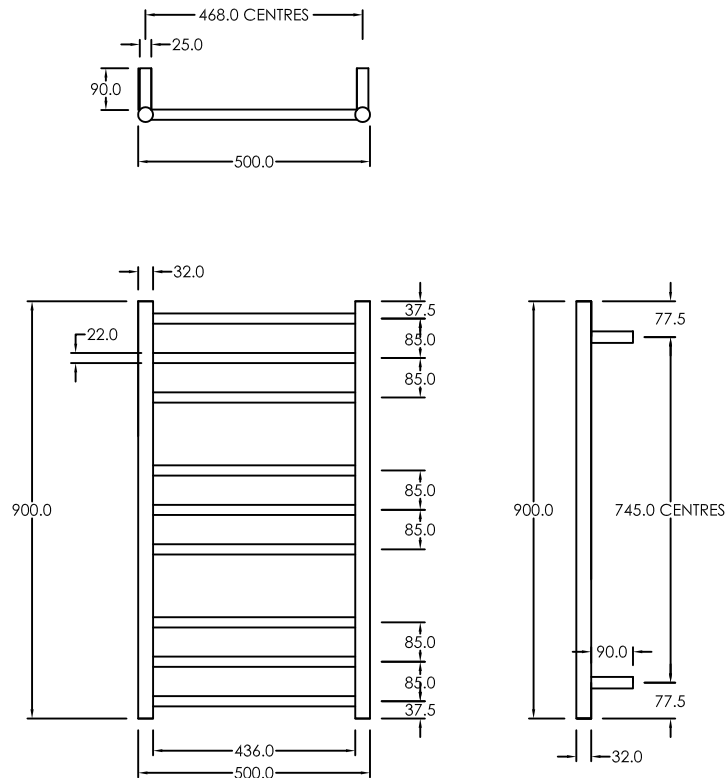

# ELITE HEATED TOWEL LADDER ROUND 900H X 500W

RIGHT HAND AND LEFT HAND WIRING (CONCEALED OR EXPOSED OPTIONS)  
3 YEAR WARRANTY, 240V, STAINLESS STEEL

**elite** bathroomware

59a Allens Road, East Tamaki

t: 09 274 7030 - e: sales@elitebathroomware.co.nz