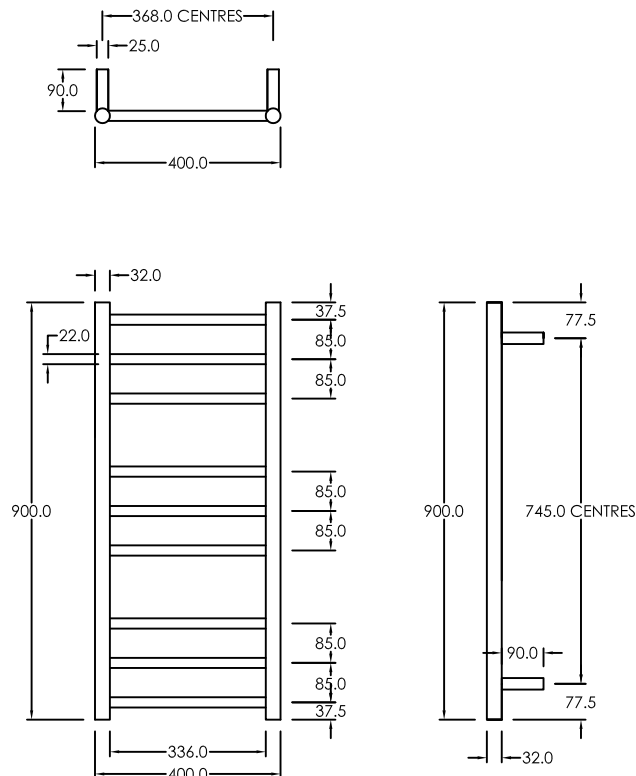

ELITE HEATED TOWEL LADDER ROUND 900H X 400W

RIGHT HAND AND LEFT HAND WIRING (CONCEALED OR EXPOSED OPTIONS)
3 YEAR WARRANTY, 240V, STAINLESS STEEL

elite bathroomware

59a Allens Road, East Tamaki

t: 09 274 7030 - e: sales@elitebathroomware.co.nz