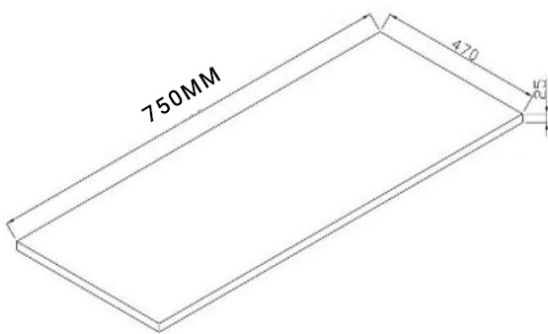

Piper 750 wall hung

code : CPV750

**WHITE GLOSS MILAN TOP**  
(Includes Overflow)

**MATTE WHITE MILAN TOP**  
(No Overflow. Drillable taphole onsite.)

**MATTE WHITE SLAB TOP**  
(Drillable taphole onsite.  
Centre Basin Only)