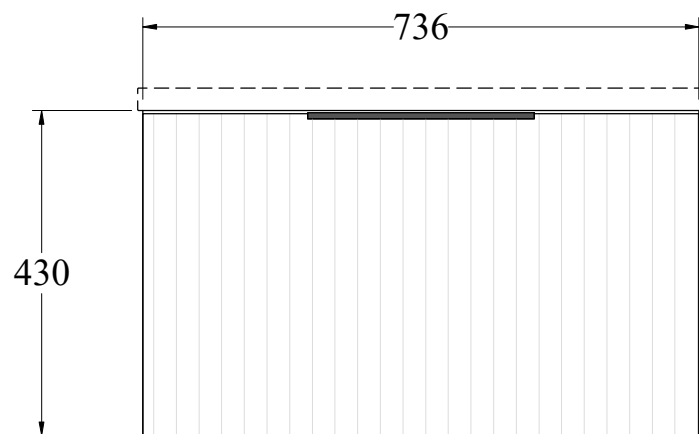

Piper 750 wall hung

code : CPV750

**WHITE GLOSS MILAN TOP**  
(Includes Overflow)

**MATTE WHITE MILAN TOP**  
(No Overflow. Drillable taphole onsite.)

**MATTE WHITE SLAB TOP**  
(Drillable taphole onsite.  
Centre Basin Only)