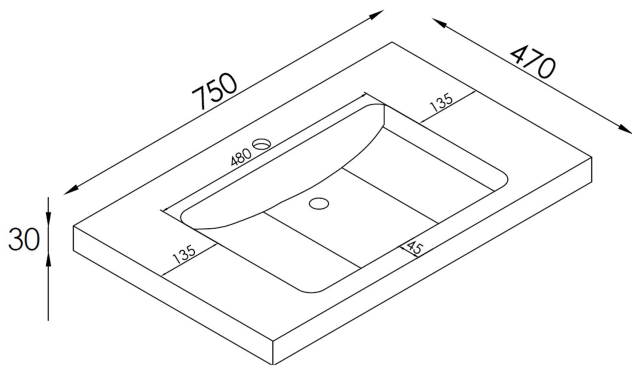

Piper 750 wall hung

code : CPV750

**WHITE GLOSS MILAN TOP**  
(Includes Overflow)

**MATTE WHITE MILAN TOP**  
(No Overflow. Drillable taphole onsite.)

**MATTE WHITE SLAB TOP**  
(Drillable taphole onsite.  
Centre Basin Only)