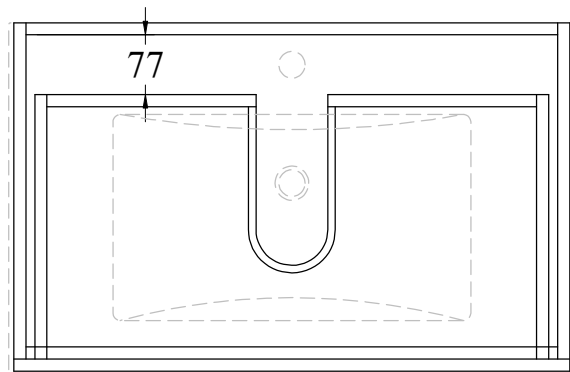

Piper 750 wall hung

code : CPV750

**WHITE GLOSS MILAN TOP**  
(Includes Overflow)

**MATTE WHITE MILAN TOP**  
(No Overflow. Drillable taphole onsite.)

**MATTE WHITE SLAB TOP**  
(Drillable taphole onsite.  
Centre Basin Only)