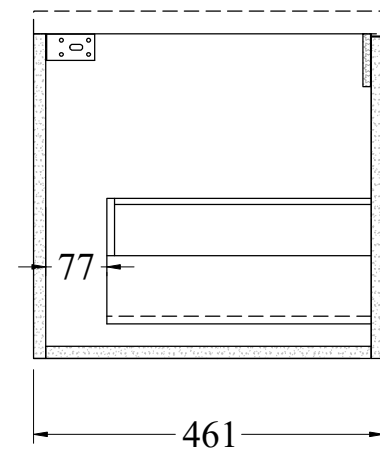

Piper 750 wall hung

code : CPV750

**WHITE GLOSS MILAN TOP**  
(Includes Overflow)

**MATTE WHITE MILAN TOP**  
(No Overflow. Drillable taphole onsite.)

**MATTE WHITE SLAB TOP**  
(Drillable taphole onsite.  
Centre Basin Only)