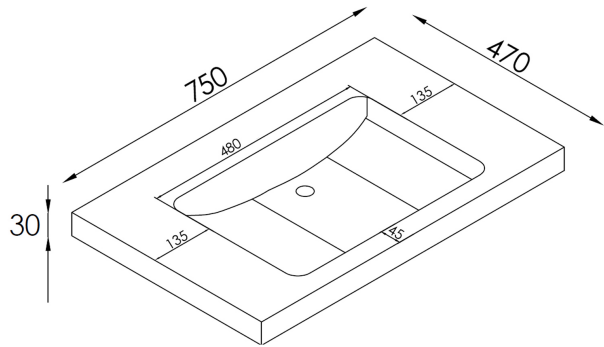

Piper 750 wall hung

code : CPV750

**WHITE GLOSS MILAN TOP**  
(Includes Overflow)

**MATTE WHITE MILAN TOP**  
(No Overflow. Drillable taphole onsite.)

**MATTE WHITE SLAB TOP**  
(Drillable taphole onsite.  
Centre Basin Only)