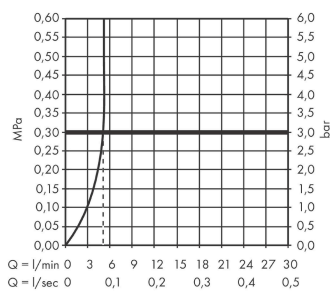

Vivenis

Single lever basin mixer 250 for wash bowls without waste set

Finish: **Chrome** Article Number: **75042000**

Description

product features

- ComfortZone 250
- projection: 191 mm
- spout height: 251 mm
- spray type: WaterfallStream
- maximum flow rate at 3 bar: 5 l/min
- ceramic cartridge
- temperature limitation adjustable
- suitable for continuous flow water heaters
- connection type: G 3/8 connections
- connection dimension: DN15

Technology

Design awards

reddot winner 2021

Product image

Scale drawing

Flowchart

Vivenis
Single lever basin mixer 250 for wash bowls without waste set
 Finish: **Chrome** Article Number: **75042000**

Exploded Drawing