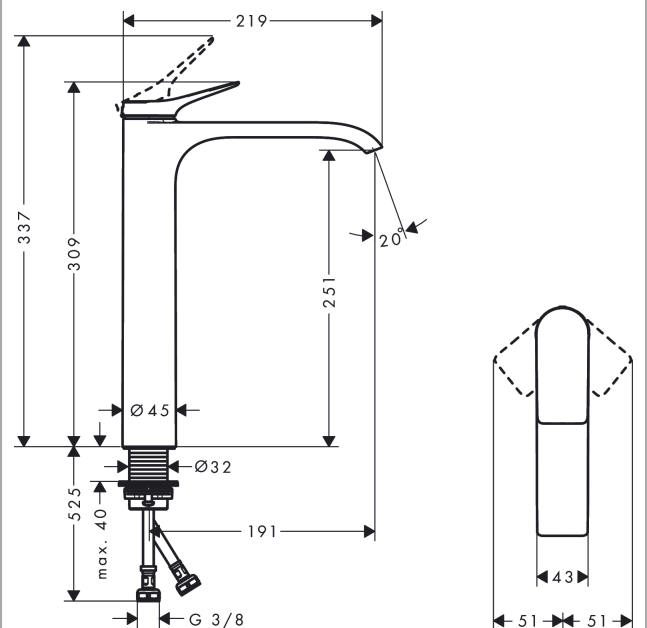

Vivenis

Single lever basin mixer 250 for wash bowls without waste set

Finish: **Chrome** Article Number: **75042000**

Description

product features

- ComfortZone 250
- projection: 191 mm
- spout height: 251 mm
- spray type: WaterfallStream
- maximum flow rate at 3 bar: 5 l/min
- ceramic cartridge
- temperature limitation adjustable
- suitable for continuous flow water heaters
- connection type: G 3/8 connections
- connection dimension: DN15

Technology

Design awards

reddot winner 2021

Product image

Scale drawing

Flowchart

Vivenis
Single lever basin mixer 250 for wash bowls without waste set
 Finish: **Chrome** Article Number: **75042000**

Exploded Drawing

Year of production: >06/21

Vivenis

Single lever basin mixer 250 for wash bowls without waste set

Finish: **Chrome** Article Number: **75042000**

Spare part list

Year of production: >06/21

Pos.	Description	Article Number	PC	PU
1	handle	94277000	11	1
2	screw cover	93735460	3	1
3	escutcheon	94027000	7	1
4	nut	93995000	7	1
5	O-ring 35x1,5	92114000	2	1
6	cartridge, assy	93897000	12	1
7	seal	95008000	3	1
8	O-ring 35x2	92604000	2	1
9	adapter for cartridge	98750000	4	1
10	O-Ring 30x2	98186000	1	1
11	spray former	94275000	9	1
12	flat seal	98749000	2	1
13	connection hose 600 mm M8x0,75 G3/8	96556000	7	1
14	O-ring 6,6x1,6	93019000	1	1
15	fixing set (Ø 32)	13961000	7	1
16	lever collar	97548000	1	1
a	fixation extension 35 mm	13898000	12	1