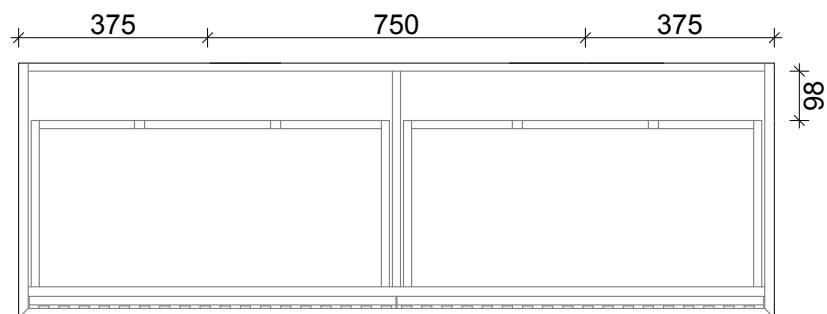

SPECIFICATION SHEET

PLATO 1500 2 DRAW DOUBLE BASIN SIDE BY SIDE
WALL HUNG SOLID SURFACE TOP

TOP VIEW