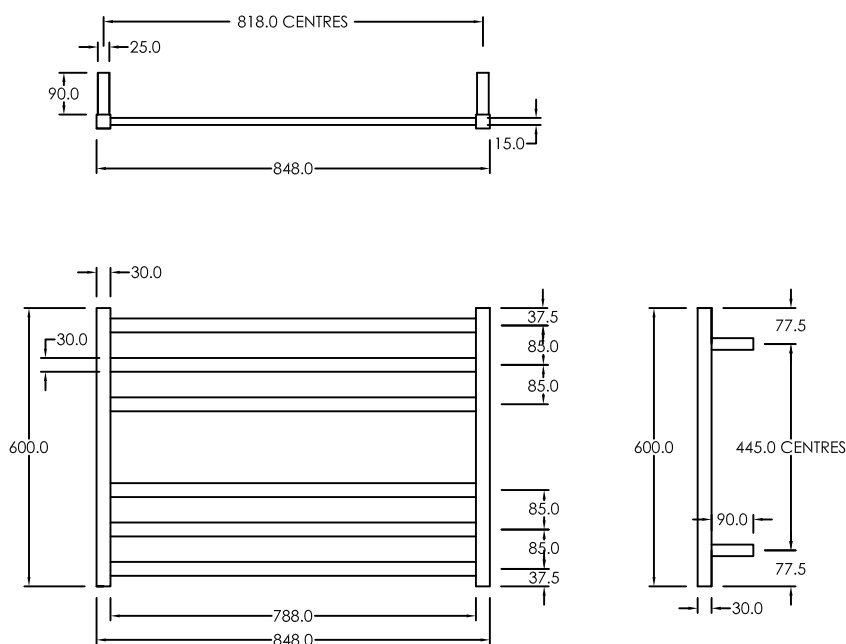

ELITE HEATED TOWEL LADDER SQUARE 600H X 850W

RIGHT HAND AND LEFT HAND WIRING (CONCEALED OR EXPOSED OPTIONS)
3 YEAR WARRANTY, 240V, STAINLESS STEEL

elite bathroomware

59a Allens Road, East Tamaki

t: 09 274 7030 - e: sales@elitebathroomware.co.nz