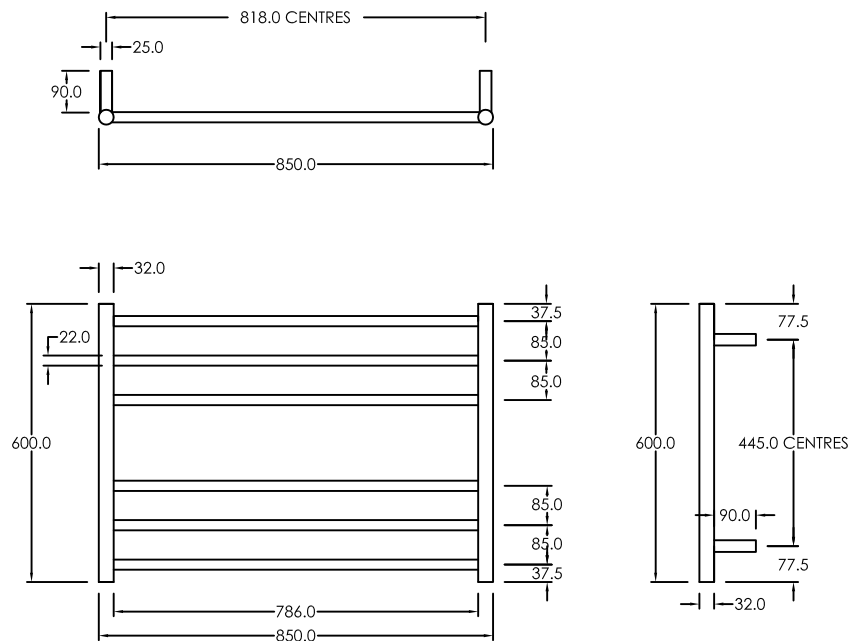

ELITE HEATED TOWEL LADDER ROUND 600H X 850W

RIGHT HAND AND LEFT HAND WIRING (CONCEALED OR EXPOSED OPTIONS)
3 YEAR WARRANTY, 240V, STAINLESS STEEL

elite bathroomware

59a Allens Road, East Tamaki

t: 09 274 7030 - e: sales@elitebathroomware.co.nz