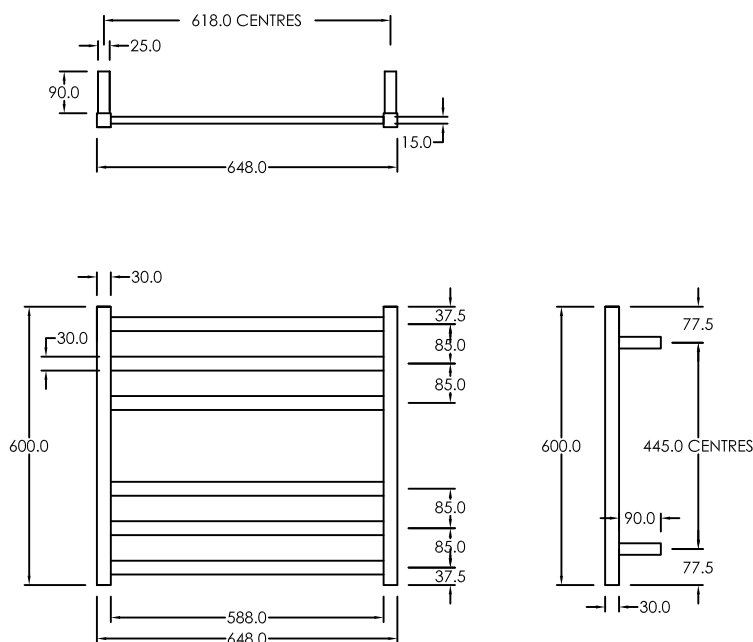

# ELITE HEATED TOWEL LADDER SQUARE 600H X 650W

RIGHT HAND AND LEFT HAND WIRING (CONCEALED OR EXPOSED OPTIONS)  
3 YEAR WARRANTY, 240V, STAINLESS STEEL

**elite** bathroomware

59a Allens Road, East Tamaki

t: 09 274 7030 - e: sales@elitebathroomware.co.nz