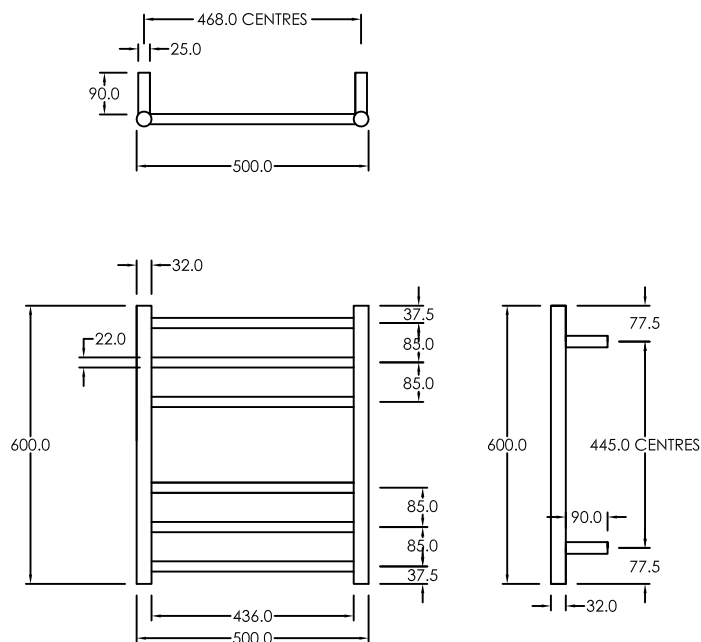

# ELITE HEATED TOWEL LADDER ROUND 600H X 500W

RIGHT HAND AND LEFT HAND WIRING (CONCEALED OR EXPOSED OPTIONS)  
3 YEAR WARRANTY, 240V, STAINLESS STEEL

**elite** bathroomware

59a Allens Road, East Tamaki

t: 09 274 7030 - e: sales@elitebathroomware.co.nz