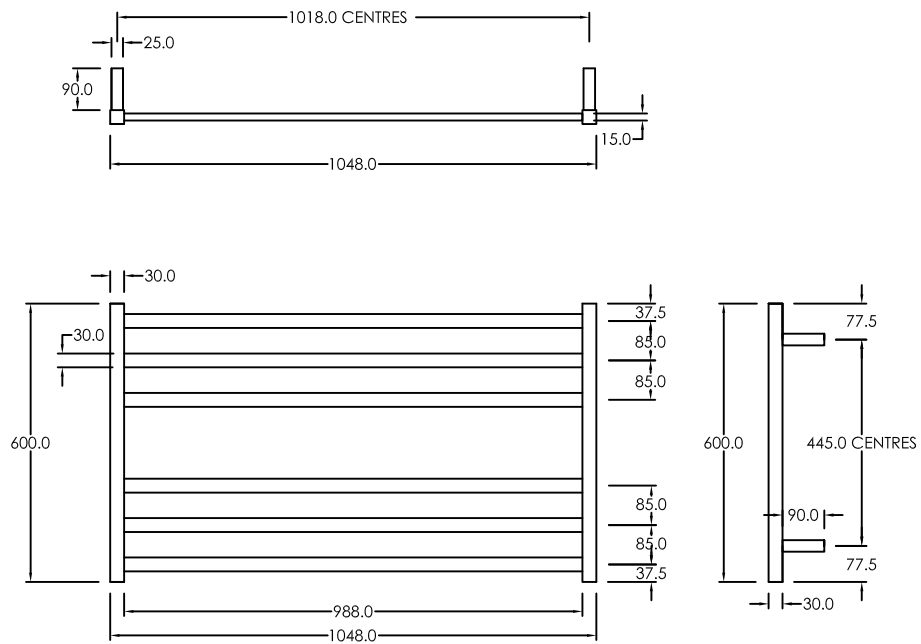

ELITE HEATED TOWEL LADDER SQUARE 600H X 1050W

RIGHT HAND AND LEFT HAND WIRING (CONCEALED OR EXPOSED OPTIONS)
3 YEAR WARRANTY, 240V, STAINLESS STEEL

elite bathroomware

59a Allens Road, East Tamaki

t: 09 274 7030 - e: sales@elitebathroomware.co.nz