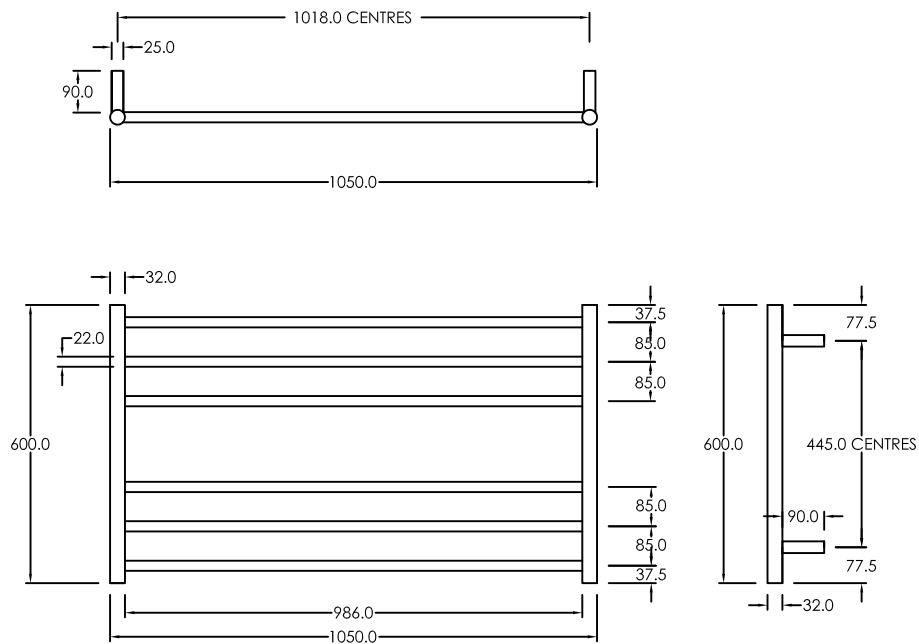

ELITE HEATED TOWEL LADDER ROUND 600H X 1050W

RIGHT HAND AND LEFT HAND WIRING (CONCEALED OR EXPOSED OPTIONS)
3 YEAR WARRANTY, 240V, STAINLESS STEEL

elite bathroomware

59a Allens Road, East Tamaki

t: 09 274 7030 - e: sales@elitebathroomware.co.nz