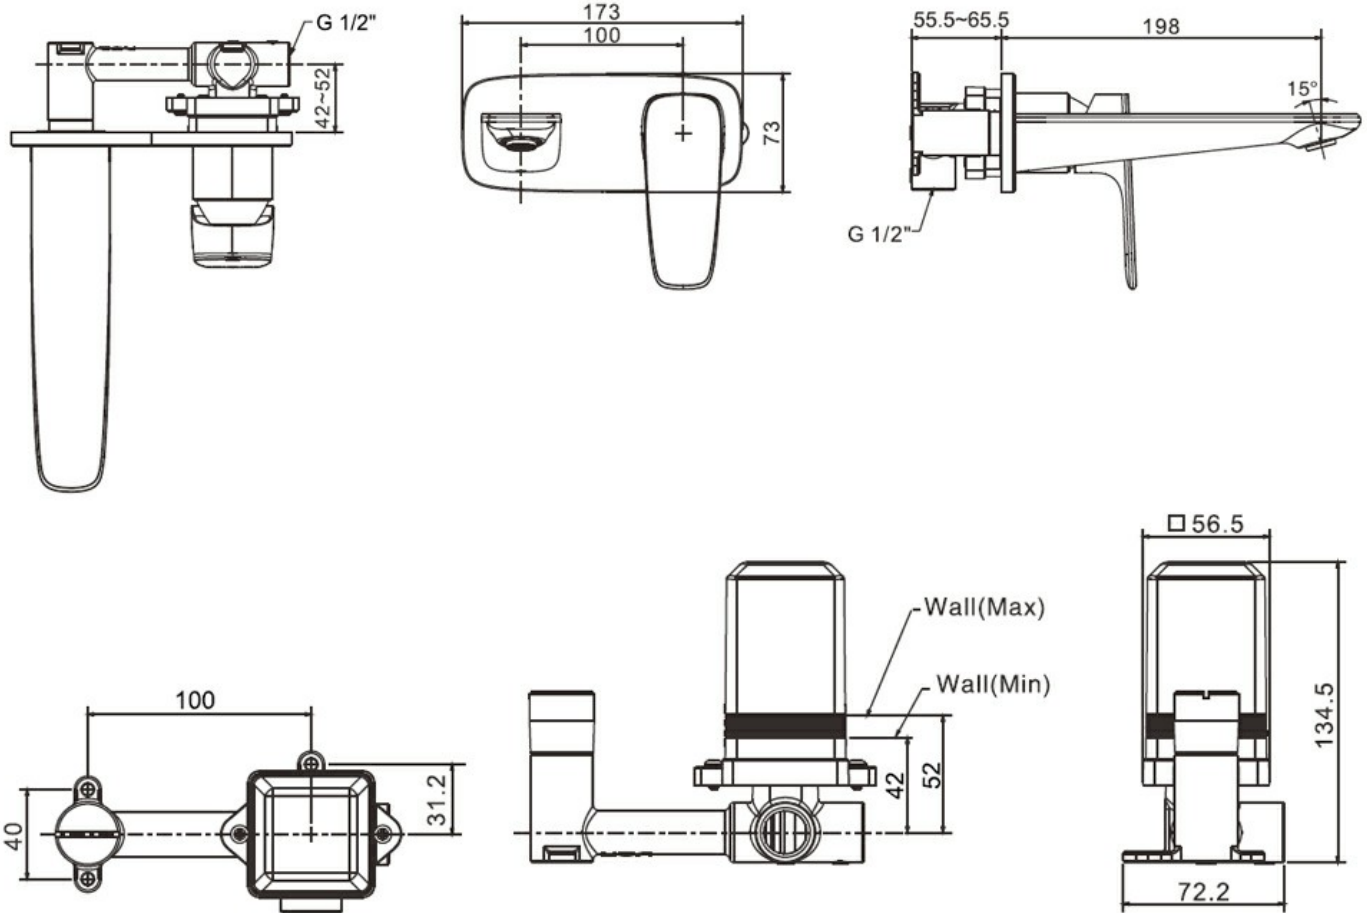

SIGNATURE WALL BATH MIXER CHROME

43255.02
$699

American Standard

Residential/Light Commercial Use

Suitable for Residential/Light Commercial Use (Kitchens, Bathrooms and Laundries in Hotels, Motels and Retirement Villages).

Guarantee

10 Year Guarantee

Dripfree Guarantee

Drip Free Guarantee for Life of Mixer. Terms & Conditions apply.

5 Star WELS rating

6 litres per minute

Mains Pressure

Suitable for Mains Pressure.

DuraShine

Shiny chrome finishing gives an enduring brilliance.