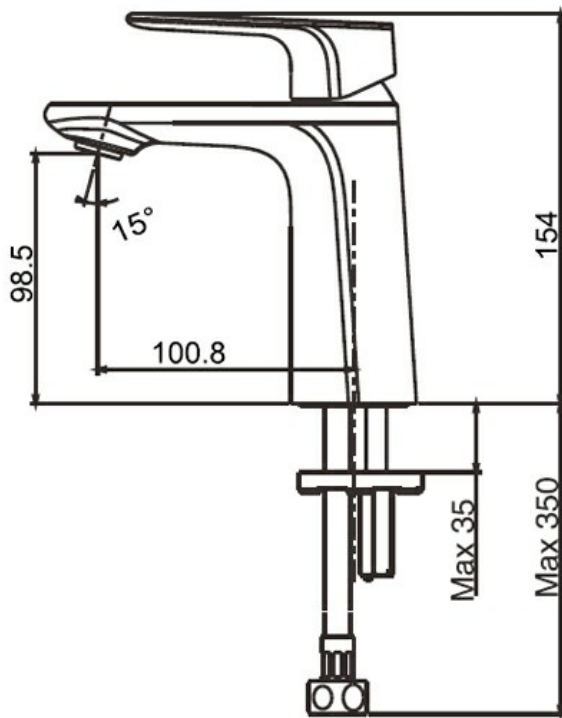

SIGNATURE BASIN MIXER CHROME

43251.02

\$335

American Standard

Installation hole

10

Guarantee

10 Year Guarantee