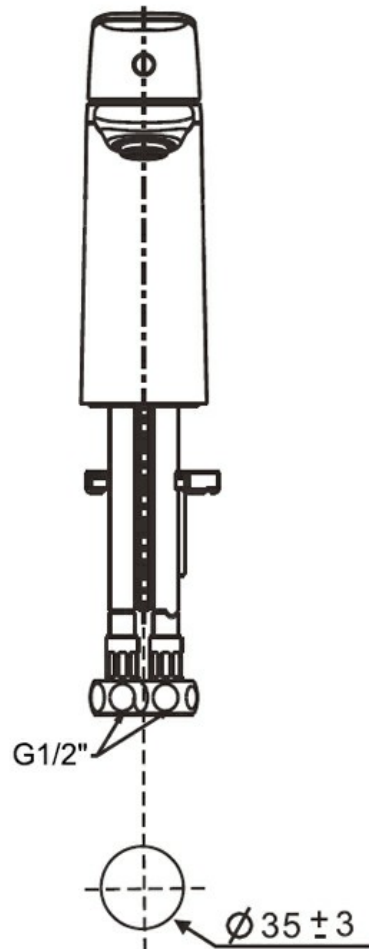

SIGNATURE BASIN MIXER CHROME

43251.02

\$335

American Standard

Installation hole

10

Guarantee

10 Year Guarantee