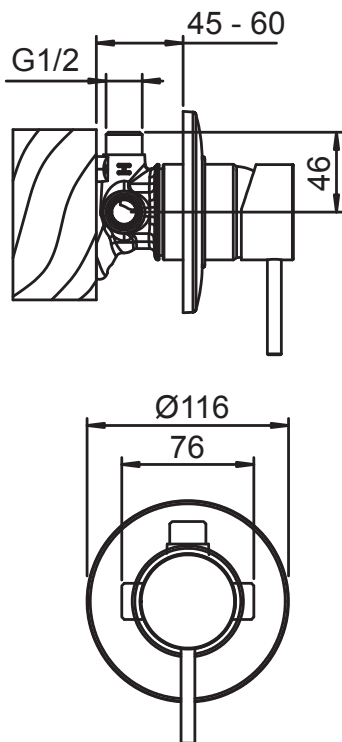

01-2107
**MINIMALIST SHOWER
 MIXER - ROUND PLATE**

FINISH: Chrome

CONSTRUCTION: Brass
CARTRIDGE TYPE: 40mm ceramic
SUPPLY: Mains Pressure
CONNECTIONS: 1/2" BSP Female
WORKING PRESSURES: 150 - 500 kpa
OPERATING TEMPERATURE: 5°C to 70°C*

*Refer AS/NZS 3500

- Evenflo™ technology helps to ensure consistent water flow delivery to help prevent fluctuations in water temperature even when pressure is unbalanced. Precise temperature transition from cold to hot minimises the risk of scalding and thermal shock
- 40mm ceramic disc cartridge can be adjusted to reduce the temperature settings, saving energy.
- Includes both small and large faceplate (as pictured)
 - 66mm diameter small faceplate
 - 116mm diameter large faceplate
- Pin lever handle
- Incorporates brass lugs for ease of mounting
- Body inlets - 1/2" BSP female
- Suitable for mains pressure installation
- WELS rating not required