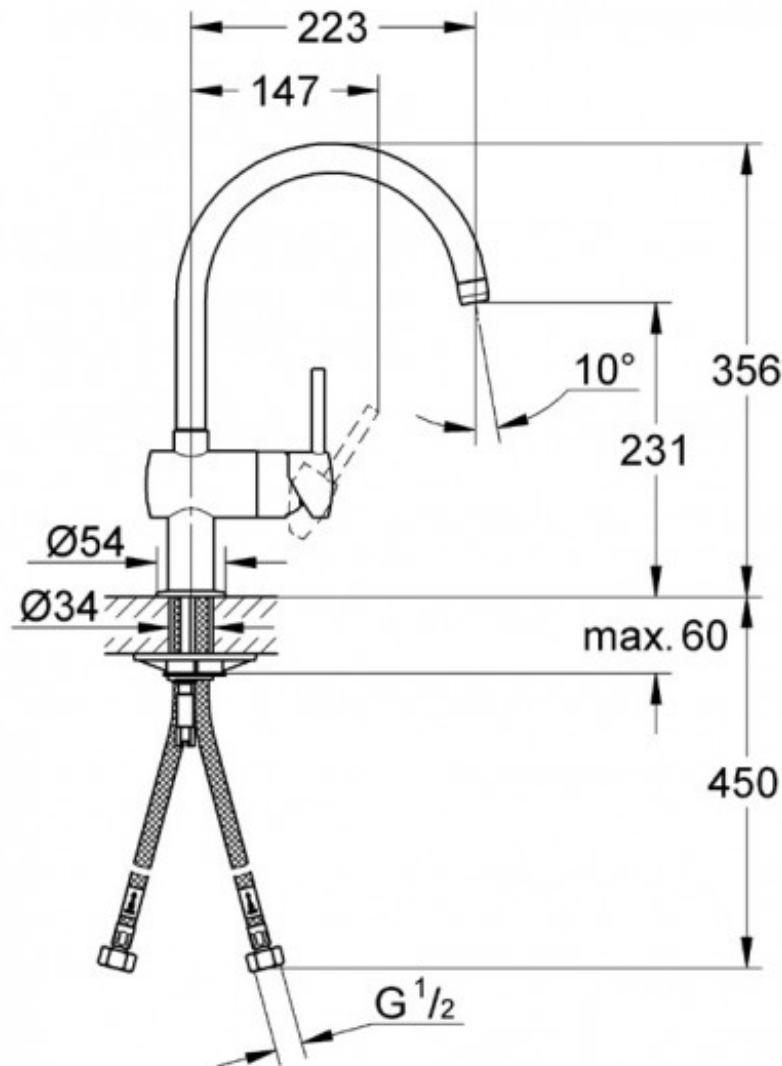

# MINTA GOOSENECK KITCHEN MIXER SWIVEL SPOUT CHROME

32930000

\$799.00

15

Guarantee

15 Year Guarantee

3 Star WELS rating

More than 7.5 but not more than 9 litres per minute.

---

With its C-shaped spout, this sink mixer will add an accent to your kitchen. Meticulously designed in every detail, it offers unparalleled flexibility. It comes with an adjustable swivel range that can be set to 0, 150 or 360 degrees, allowing you to lock the spout in position or switch easily between two basins. Thanks to its high spout, even tall pots are filled effortlessly. Engineered with the GROHE SilkMove technology, water temperature and volume control are continuously variable. With the easy installation system, you'll have your kitchen tap mounted in the blink of an eye and it will be a visual highlight in your kitchen. Finished with the durable GROHE StarLight chrome coating, it will retain its dazzling look even after years of use.