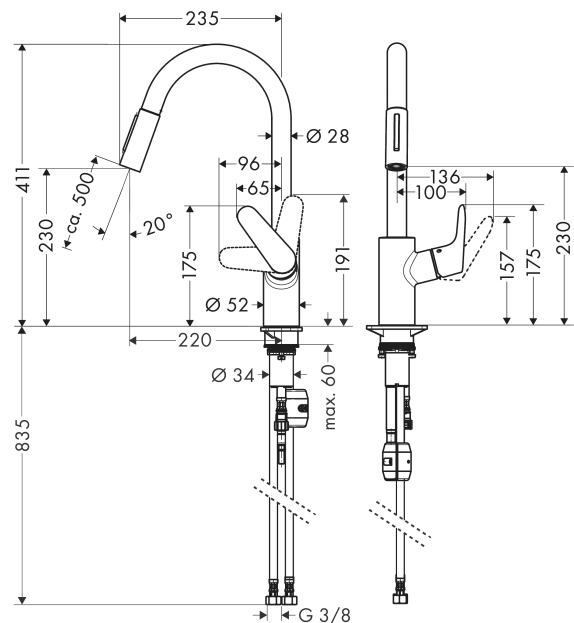

### Single lever kitchen mixer 240 with pull-out spray

Surfaces: **Chrome** Article Number: **31815000**

### product features

- ComfortZone 240
- swivel range 150°
- laminar spray and shower spray
- lockable shower spray, spray returns through pressing spray diverter
- MagFit magnetic shower support
- quick connect shower hose
- connection dimension: DN15
- flow rate 9.5 l/min
- ceramic cartridge
- connection type: G 3/8 connections
- integrated non-return valve
- suitable for continuous flow water heaters

## Scale drawing