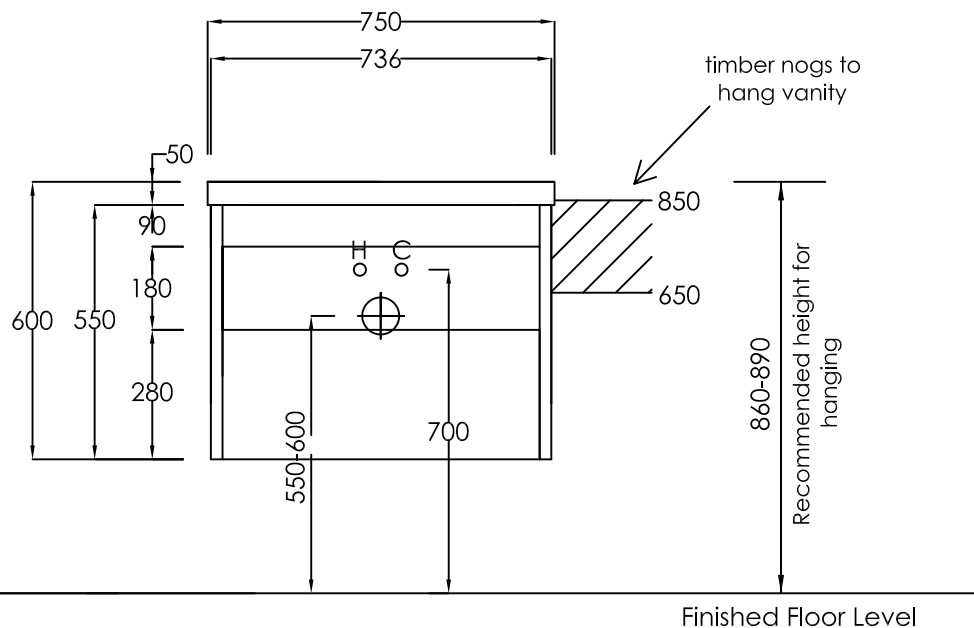

CUBE WALL HUNG POLYMARBLE VANITY

750mm x 470mm

2 drawer

single bowl

slim top drawer, standard bottom drawer

elite bathroomware

59a Allens Road, East Tamaki

t: 09 274 7030 - e: sales@elitebathroomware.co.nz