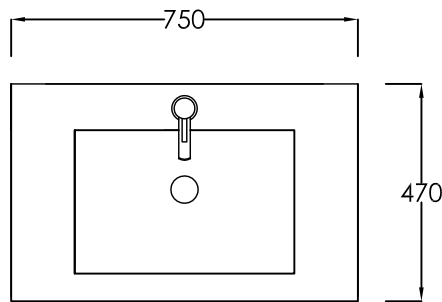

CUBE WALL HUNG POLYMARBLE VANITY

750mm x 470mm

2 drawer

single bowl

slim top drawer, standard bottom drawer

elite bathroomware

59a Allens Road, East Tamaki

t: 09 274 7030 - e: sales@elitebathroomware.co.nz