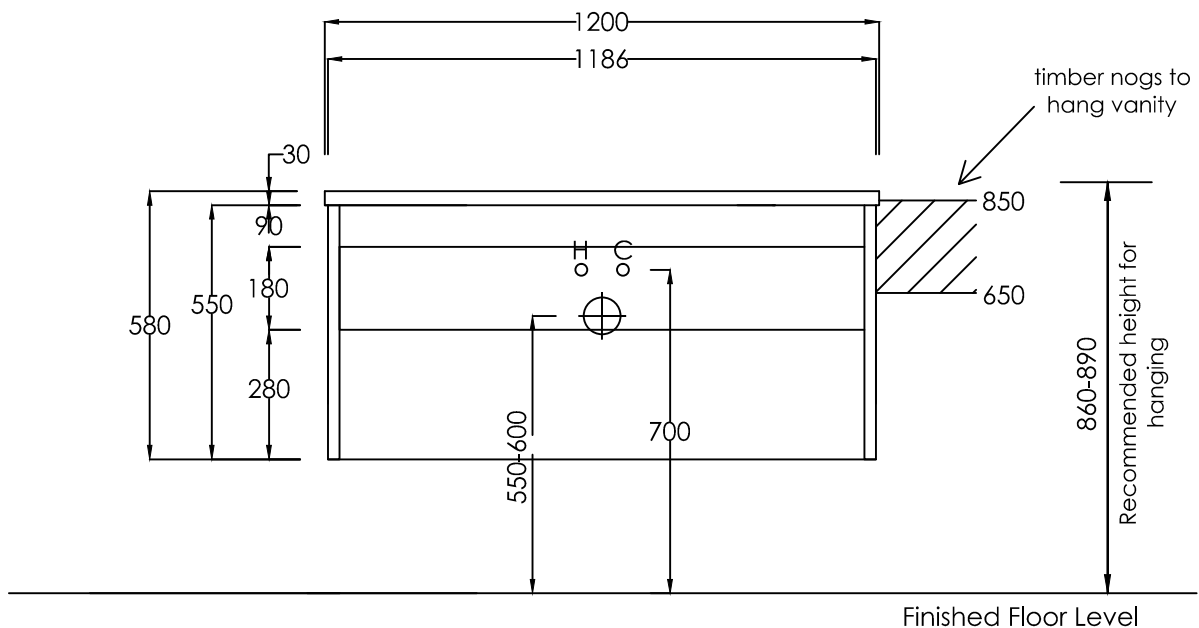

CUBE WALL HUNG POLYMARBLE VANITY

1200mm x 470mm

2 drawer

single bowl

slim top drawer, standard bottom drawer

elite bathroomware

59a Allens Road, East Tamaki

t: 09 274 7030 - e: sales@elitebathroomware.co.nz