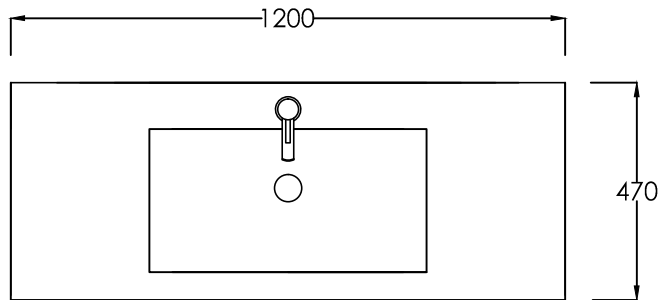

CUBE WALL HUNG POLYMARBLE VANITY

1200mm x 470mm

2 drawer

single bowl

slim top drawer, standard bottom drawer

elite bathroomware

59a Allens Road, East Tamaki

t: 09 274 7030 - e: sales@elitebathroomware.co.nz