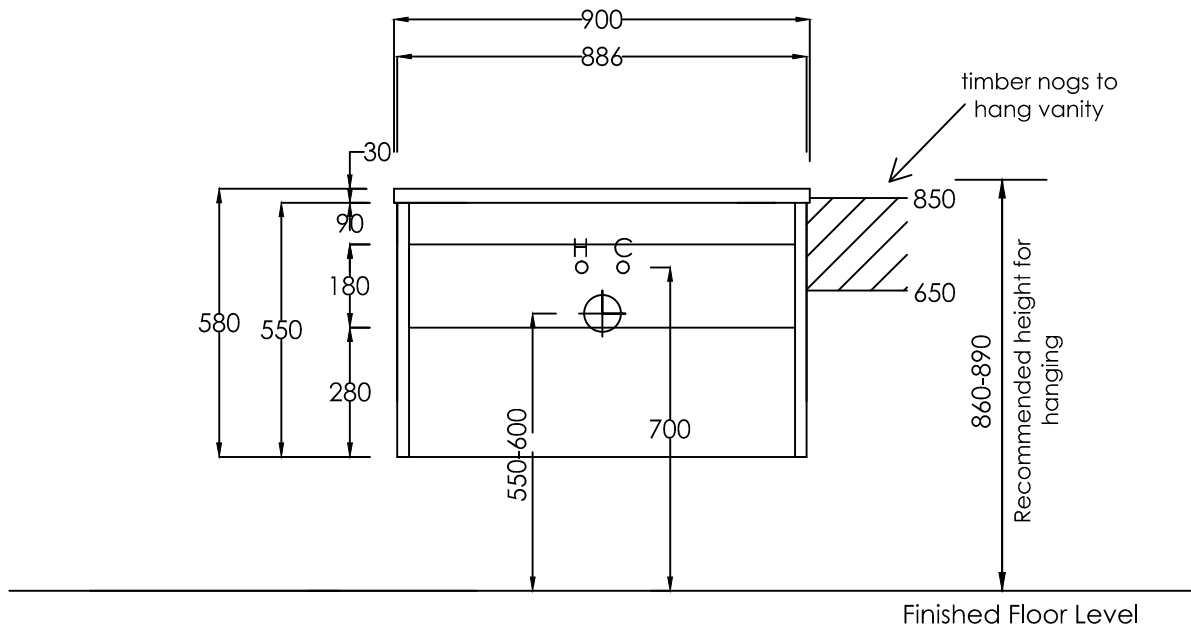

CUBE WALL HUNG POLYMARBLE VANITY

900mm x 470mm

2 drawer

single bowl

slim top drawer, standard bottom drawer

elite bathroomware

59a Allens Road, East Tamaki

t: 09 274 7030 - e: sales@elitebathroomware.co.nz