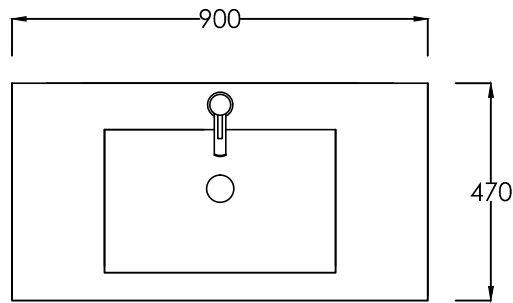

CUBE WALL HUNG POLYMARBLE VANITY

900mm x 470mm

2 drawer

single bowl

slim top drawer, standard bottom drawer

elite bathroomware

59a Allens Road, East Tamaki

t: 09 274 7030 - e: sales@elitebathroomware.co.nz