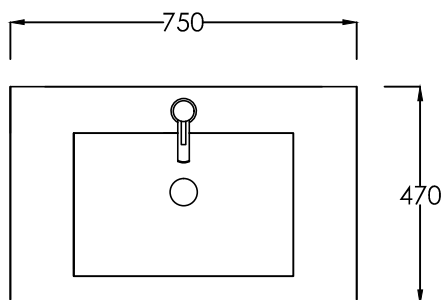

CUBE WALL HUNG POLYMARBLE VANITY

750mm x 470mm

2 drawer

single bowl

slim top drawer, standard bottom drawer

elite bathroomware

59a Allens Road, East Tamaki

t: 09 274 7030 - e: sales@elitebathroomware.co.nz