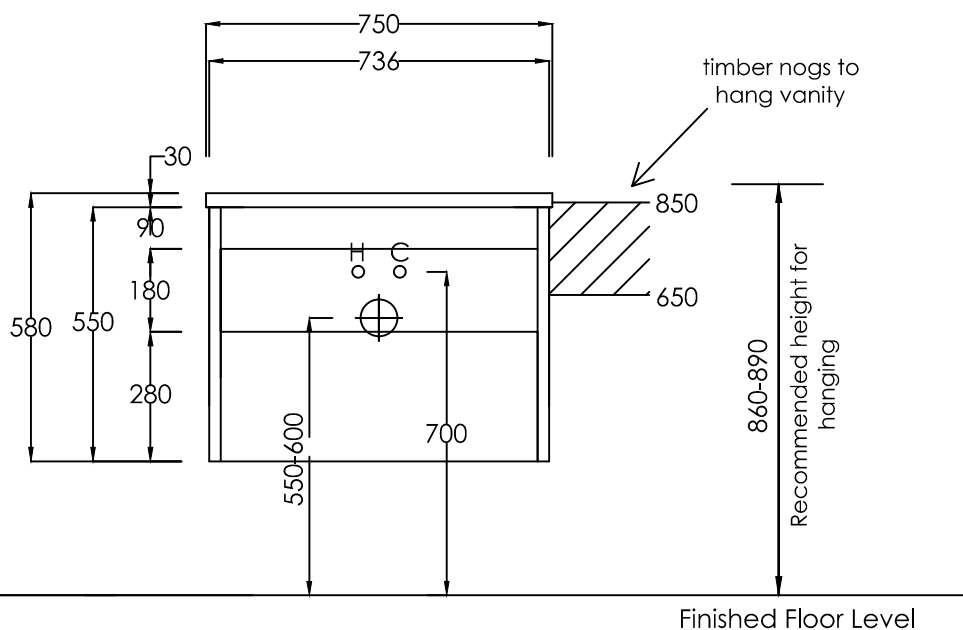

CUBE WALL HUNG POLYMARBLE VANITY

750mm x 470mm

2 drawer

single bowl

slim top drawer, standard bottom drawer

elite bathroomware

59a Allens Road, East Tamaki

t: 09 274 7030 - e: sales@elitebathroomware.co.nz