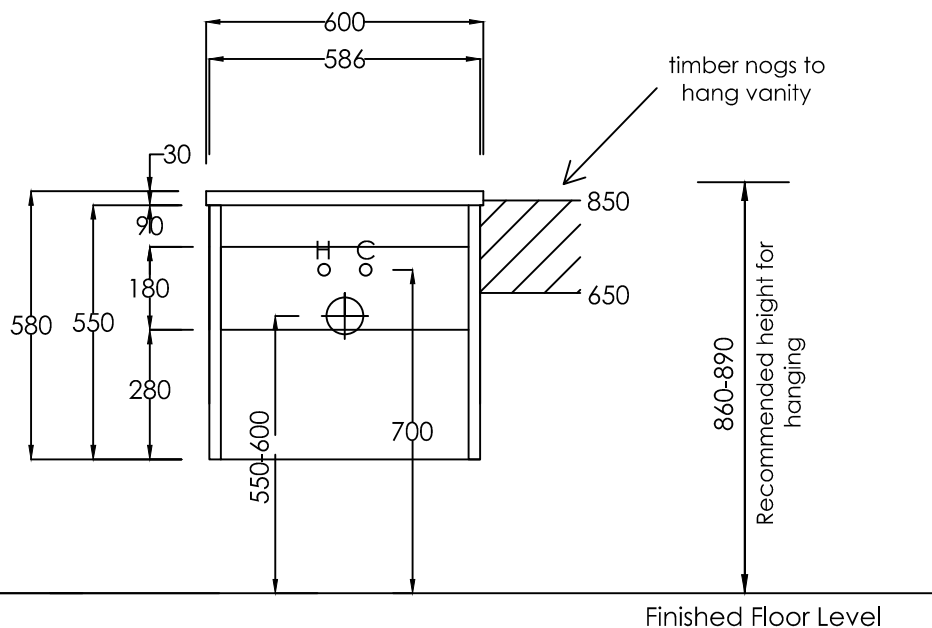

CUBE WALL HUNG POLYMARBLE VANITY

600mm x 470mm

2 drawer

single bowl

slim top drawer, standard bottom drawer

elite bathroomware

59a Allens Road, East Tamaki

t: 09 274 7030 - e: sales@elitebathroomware.co.nz