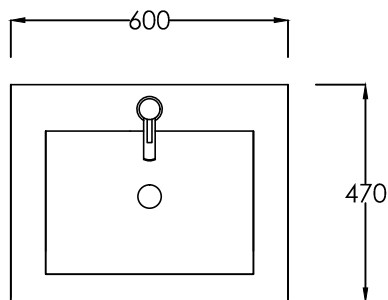

CUBE WALL HUNG POLYMARBLE VANITY

600mm x 470mm

2 drawer

single bowl

slim top drawer, standard bottom drawer

elite bathroomware

59a Allens Road, East Tamaki

t: 09 274 7030 - e: sales@elitebathroomware.co.nz