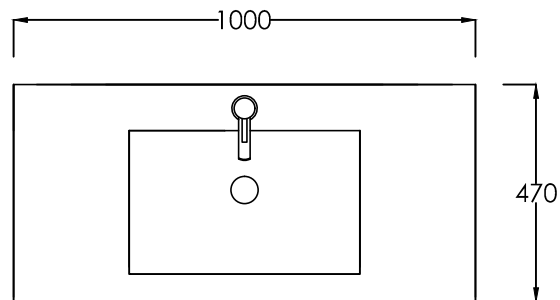

CUBE WALL HUNG POLYMARBLE VANITY

1000mm x 470mm

2 drawer

single bowl

slim top drawer, standard bottom drawer

elite bathroomware

59a Allens Road, East Tamaki

t: 09 274 7030 - e: sales@elitebathroomware.co.nz