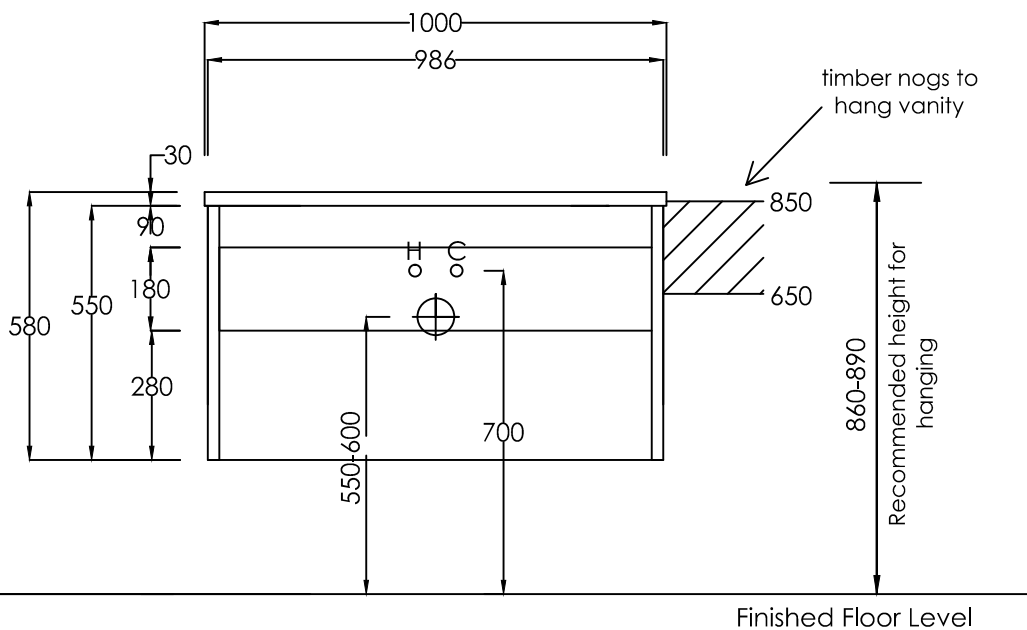

CUBE WALL HUNG POLYMARBLE VANITY

1000mm x 470mm

2 drawer

single bowl

slim top drawer, standard bottom drawer

elite bathroomware

59a Allens Road, East Tamaki

t: 09 274 7030 - e: sales@elitebathroomware.co.nz