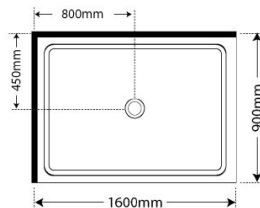

Shower Tray Specs

900X760 LH
Centre waste

900X760 RH
Centre waste

820X820
Centre/Corner waste

900x900
Centre/Corner waste

1000X1000
Centre/Corner waste

1200X800 LH
Corner Waste

1200X800 RH
Corner waste

1200X900 LH
Centre/Corner waste

1200X900 RH
Centre/Corner waste

1200X1000 LH
Centre/Corner waste

1200X1000 RH
Centre/Corner waste

1400X1000 LH
Corner waste

1400X1000 RH
Centre/Corner waste

1600X900 LH
Centre waste

1600X900 RH
Centre waste