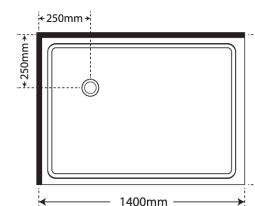

Shower Tray Specs

900X760 LH
Centre waste

900X760 RH
Centre waste

820X820
Centre/Corner waste

900x900
Centre/Corner waste

1000X1000
Centre/Corner waste

1200X800 LH
Corner Waste

1200X800 RH
Corner waste

1200X900 LH
Centre/Corner waste

1200X900 RH
Centre/Corner waste

1200X1000 LH
Centre/Corner waste

1200X1000 RH
Centre/Corner waste

1400X1000 LH
Corner waste

1400X1000 RH
Centre/Corner waste

1600X900 LH
Centre waste

1600X900 RH
Centre waste