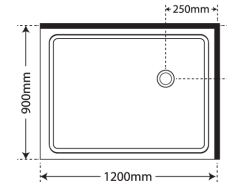

Shower Tray Specs

900X760 LH
Centre waste

900X760 RH
Centre waste

820X820
Centre/Corner waste

900x900
Centre/Corner waste

1000X1000
Centre/Corner waste

1200X800 LH
Corner Waste

1200X800 RH
Corner waste

1200X900 LH
Centre/Corner waste

1200X900 RH
Centre/Corner waste

1200X1000 LH
Centre/Corner waste

1200X1000 RH
Centre/Corner waste

1400X1000 LH
Corner waste

1400X1000 RH
Centre/Corner waste

1600X900 LH
Centre waste

1600X900 RH
Centre waste