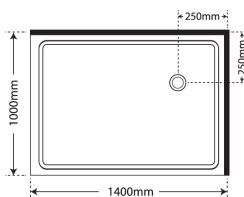

Shower Tray Specs

900X760 LH
Centre waste

900X760 RH
Centre waste

820X820
Centre/Corner waste

900x900
Centre/Corner waste

1000X1000
Centre/Corner waste

1200X800 LH
Corner Waste

1200X800 RH
Corner waste

1200X900 LH
Centre/Corner waste

1200X900 RH
Centre/Corner waste

1200X1000 LH
Centre/Corner waste

1200X1000 RH
Centre/Corner waste

1400X1000 LH
Corner waste

1400X1000 RH
Centre/Corner waste

1600X900 LH
Centre waste

1600X900 RH
Centre waste