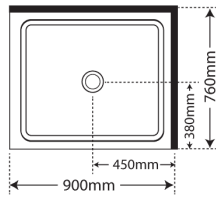

Shower Tray Specs

900X760 LH
Centre waste

900X760 RH
Centre waste

820X820
Centre/Corner waste

900x900
Centre/Corner waste

1000X1000
Centre/Corner waste

1200X800 LH
Corner Waste

1200X800 RH
Corner waste

1200X900 LH
Centre/Corner waste

1200X900 RH
Centre/Corner waste

1200X1000 LH
Centre/Corner waste

1200X1000 RH
Centre/Corner waste

1400X1000 LH
Corner waste

1400X1000 RH
Centre/Corner waste

1600X900 LH
Centre waste

1600X900 RH
Centre waste