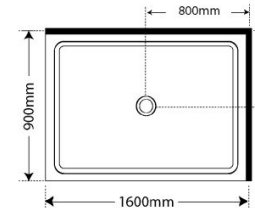

Shower Tray Specs

900X760 LH
Centre waste

900X760 RH
Centre waste

820X820
Centre/Corner waste

900x900
Centre/Corner waste

1000X1000
Centre/Corner waste

1200X800 LH
Corner Waste

1200X800 RH
Corner waste

1200X900 LH
Centre/Corner waste

1200X900 RH
Centre/Corner waste

1200X1000 LH
Centre/Corner waste

1200X1000 RH
Centre/Corner waste

1400X1000 LH
Corner waste

1400X1000 RH
Centre/Corner waste

1600X900 LH
Centre waste

1600X900 RH
Centre waste