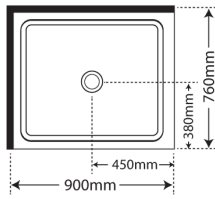

Shower Tray Specs

900X760 LH
Centre waste

900X760 RH
Centre waste

820X820
Centre/Corner waste

900x900
Centre/Corner waste

1000X1000
Centre/Corner waste

1200X800 LH
Corner Waste

1200X800 RH
Corner waste

1200X900 LH
Centre/Corner waste

1200X900 RH
Centre/Corner waste

1200X1000 LH
Centre/Corner waste

1200X1000 RH
Centre/Corner waste

1400X1000 LH
Corner waste

1400X1000 RH
Centre/Corner waste

1600X900 LH
Centre waste

1600X900 RH
Centre waste