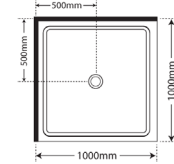

Shower Tray Specs

900X760 LH
Centre waste

900X760 RH
Centre waste

820X820
Centre/Corner waste

900x900
Centre/Corner waste

1000X1000
Centre/Corner waste

1200X800 LH
Corner Waste

1200X800 RH
Corner waste

1200X900 LH
Centre/Corner waste

1200X900 RH
Centre/Corner waste

1200X1000 LH
Centre/Corner waste

1200X1000 RH
Centre/Corner waste

1400X1000 LH
Corner waste

1400X1000 RH
Centre/Corner waste

1600X900 LH
Centre waste

1600X900 RH
Centre waste