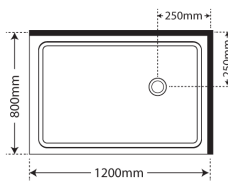

Shower Tray Specs

900X760 LH
Centre waste

900X760 RH
Centre waste

820X820
Centre/Corner waste

900x900
Centre/Corner waste

1000X1000
Centre/Corner waste

1200X800 LH
Corner Waste

1200X800 RH
Corner waste

1200X900 LH
Centre/Corner waste

1200X900 RH
Centre/Corner waste

1200X1000 LH
Centre/Corner waste

1200X1000 RH
Centre/Corner waste

1400X1000 LH
Corner waste

1400X1000 RH
Centre/Corner waste

1600X900 LH
Centre waste

1600X900 RH
Centre waste