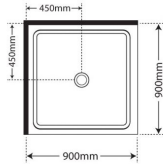

Shower Tray Specs

900X760 LH
Centre waste

900X760 RH
Centre waste

820X820
Centre/Corner waste

900x900
Centre/Corner waste

1000X1000
Centre/Corner waste

1200X800 LH
Corner Waste

1200X800 RH
Corner waste

1200X900 LH
Centre/Corner waste

1200X900 RH
Centre/Corner waste

1200X1000 LH
Centre/Corner waste

1200X1000 RH
Centre/Corner waste

1400X1000 LH
Corner waste

1400X1000 RH
Centre/Corner waste

1600X900 LH
Centre waste

1600X900 RH
Centre waste