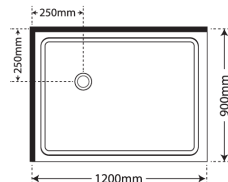

Shower Tray Specs

900X760 LH
Centre waste

900X760 RH
Centre waste

820X820
Centre/Corner waste

900x900
Centre/Corner waste

1000X1000
Centre/Corner waste

1200X800 LH
Corner Waste

1200X800 RH
Corner waste

1200X900 LH
Centre/Corner waste

1200X900 RH
Centre/Corner waste

1200X1000 LH
Centre/Corner waste

1200X1000 RH
Centre/Corner waste

1400X1000 LH
Corner waste

1400X1000 RH
Centre/Corner waste

1600X900 LH
Centre waste

1600X900 RH
Centre waste