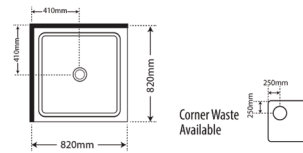

Shower Tray Specs

900X760 LH
Centre waste

900X760 RH
Centre waste

820X820
Centre/Corner waste

900x900
Centre/Corner waste

1000X1000
Centre/Corner waste

1200X800 LH
Corner Waste

1200X800 RH
Corner waste

1200X900 LH
Centre/Corner waste

1200X900 RH
Centre/Corner waste

1200X1000 LH
Centre/Corner waste

1200X1000 RH
Centre/Corner waste

1400X1000 LH
Corner waste

1400X1000 RH
Centre/Corner waste

1600X900 LH
Centre waste

1600X900 RH
Centre waste