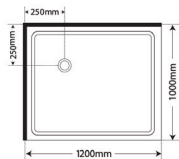

Shower Tray Specs

900X760 LH
Centre waste

900X760 RH
Centre waste

820X820
Centre/Corner waste

900x900
Centre/Corner waste

1000X1000
Centre/Corner waste

1200X800 LH
Corner Waste

1200X800 RH
Corner waste

1200X900 LH
Centre/Corner waste

1200X900 RH
Centre/Corner waste

1200X1000 LH
Centre/Corner waste

1200X1000 RH
Centre/Corner waste

1400X1000 LH
Corner waste

1400X1000 RH
Centre/Corner waste

1600X900 LH
Centre waste

1600X900 RH
Centre waste