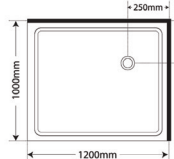

Shower Tray Specs

900X760 LH
Centre waste

900X760 RH
Centre waste

820X820
Centre/Corner waste

900x900
Centre/Corner waste

1000X1000
Centre/Corner waste

1200X800 LH
Corner Waste

1200X800 RH
Corner waste

1200X900 LH
Centre/Corner waste

1200X900 RH
Centre/Corner waste

1200X1000 LH
Centre/Corner waste

1200X1000 RH
Centre/Corner waste

1400X1000 LH
Corner waste

1400X1000 RH
Centre/Corner waste

1600X900 LH
Centre waste

1600X900 RH
Centre waste