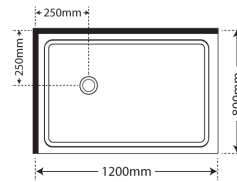

Shower Tray Specs

900X760 LH
Centre waste

900X760 RH
Centre waste

820X820
Centre/Corner waste

900x900
Centre/Corner waste

1000X1000
Centre/Corner waste

1200X800 LH
Corner Waste

1200X800 RH
Corner waste

1200X900 LH
Centre/Corner waste

1200X900 RH
Centre/Corner waste

1200X1000 LH
Centre/Corner waste

1200X1000 RH
Centre/Corner waste

1400X1000 LH
Corner waste

1400X1000 RH
Centre/Corner waste

1600X900 LH
Centre waste

1600X900 RH
Centre waste