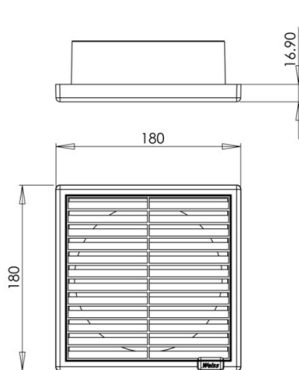

### Dimensions

Cut-out size for inlet fascia	170mm
Cut out size for outlet fascia	158mm

### Specifications

Weight	3.5kg
Colour of front fascia	White
Housing material	FR Glass filled nylon