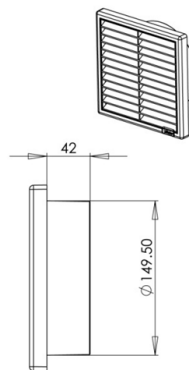

### Dimensions

Cut-out size for inlet fascia	170mm
Cut out size for outlet fascia	158mm