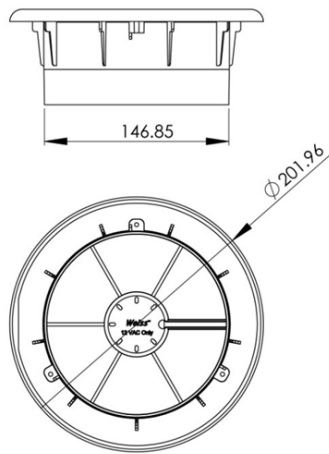

### Dimensions

Cut-out size for inlet fascia	170mm
Cut out size for outlet fascia	158mm

### Specifications

Weight	3.5kg
Colour of front fascia	White
Housing material	FR Glass filled nylon

### Features

- Easy to install even through 13mm Gib
- Built in controller with on demand extraction
- 6 metres of 150mm diameter ducting
- 12Volt LED driver included.
- Lamp: Warm white (3000K) or Cool white (6500K)
- Safe for use over shower stall
- Allows moisture to be removed to the outside of your home
- All parts are included
- 5 year extended warranty