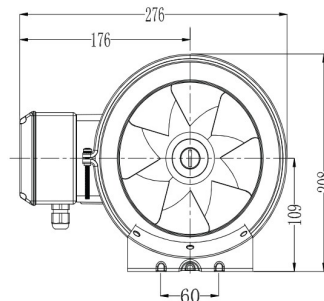

### Dimensions

Cut-out size for inlet fascia	170mm
Cut out size for outlet fascia	158mm

### Specifications

Weight	3.5kg
Colour of front fascia	White
Housing material	FR Glass filled nylon