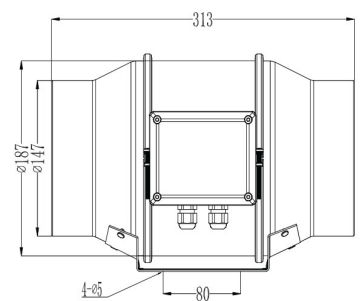

### Dimensions

Cut-out size for inlet fascia	170mm
Cut out size for outlet fascia	158mm

### Specifications

Weight	3.5kg
Colour of front fascia	White
Housing material	FR Glass filled nylon