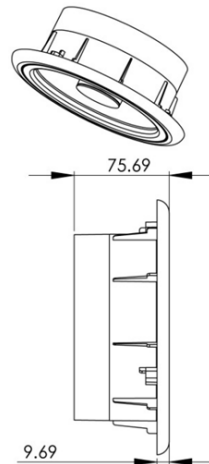

### Dimensions

Cut-out size for inlet fascia	170mm
Cut out size for outlet fascia	158mm

### Specifications

Weight	3.5kg
Colour of front fascia	White
Housing material	FR Glass filled nylon