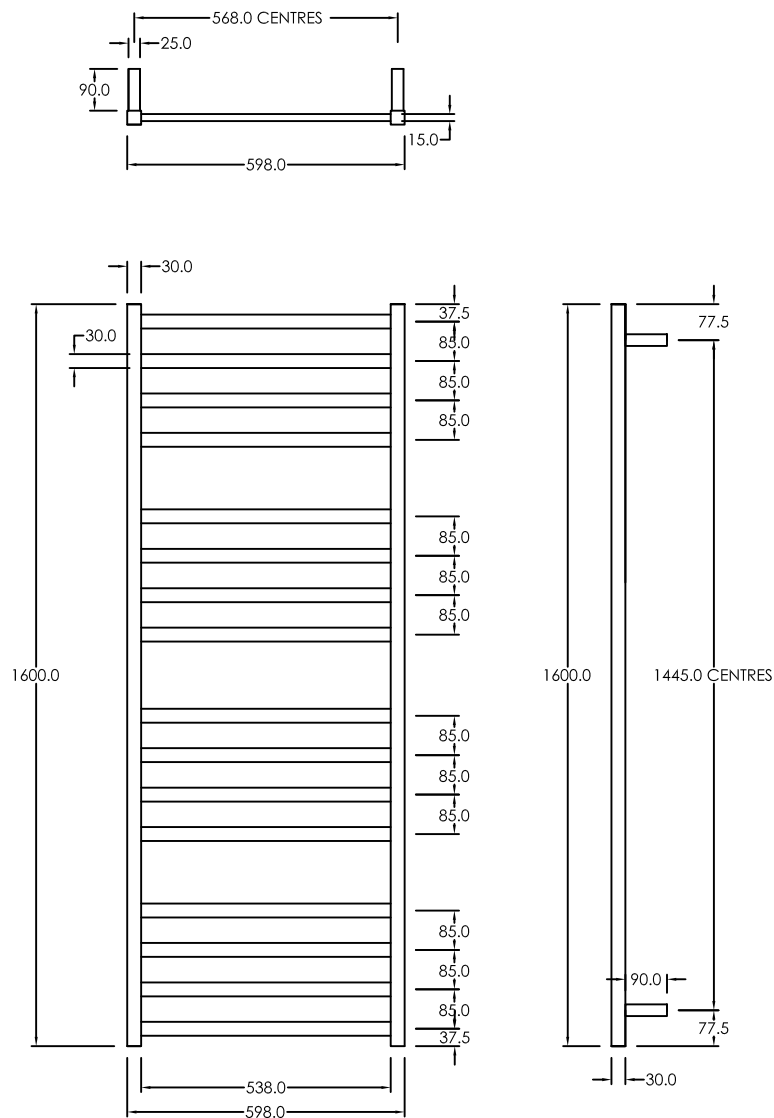

ELITE HEATED TOWEL LADDER SQUARE 1600H X 600W

RIGHT HAND AND LEFT HAND WIRING (CONCEALED OR EXPOSED OPTIONS)
3 YEAR WARRANTY, 240V, STAINLESS STEEL

elite bathroomware

59a Allens Road, East Tamaki

t: 09 274 7030 - e: sales@elitebathroomware.co.nz