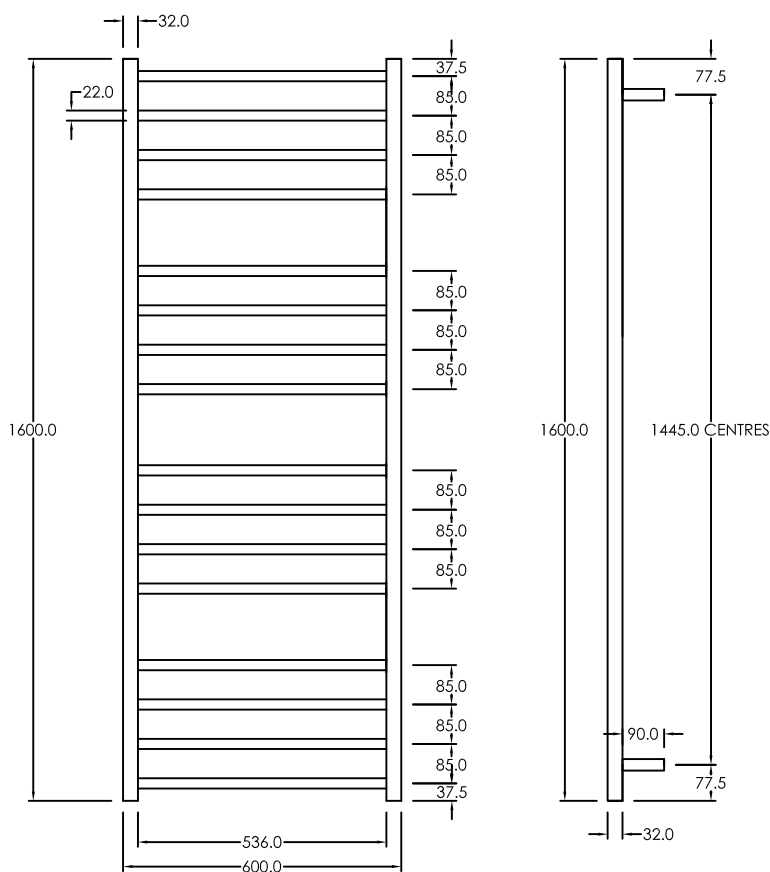

ELITE HEATED TOWEL LADDER ROUND 1600H X 600W

RIGHT HAND AND LEFT HAND WIRING (CONCEALED OR EXPOSED OPTIONS)
3 YEAR WARRANTY, 240V, STAINLESS STEEL

elite bathroomware

59a Allens Road, East Tamaki

t: 09 274 7030 - e: sales@elitebathroomware.co.nz