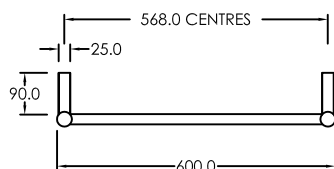

ELITE HEATED TOWEL LADDER ROUND 1600H X 600W

RIGHT HAND AND LEFT HAND WIRING (CONCEALED OR EXPOSED OPTIONS)
3 YEAR WARRANTY, 240V, STAINLESS STEEL

elite bathroomware

59a Allens Road, East Tamaki

t: 09 274 7030 - e: sales@elitebathroomware.co.nz