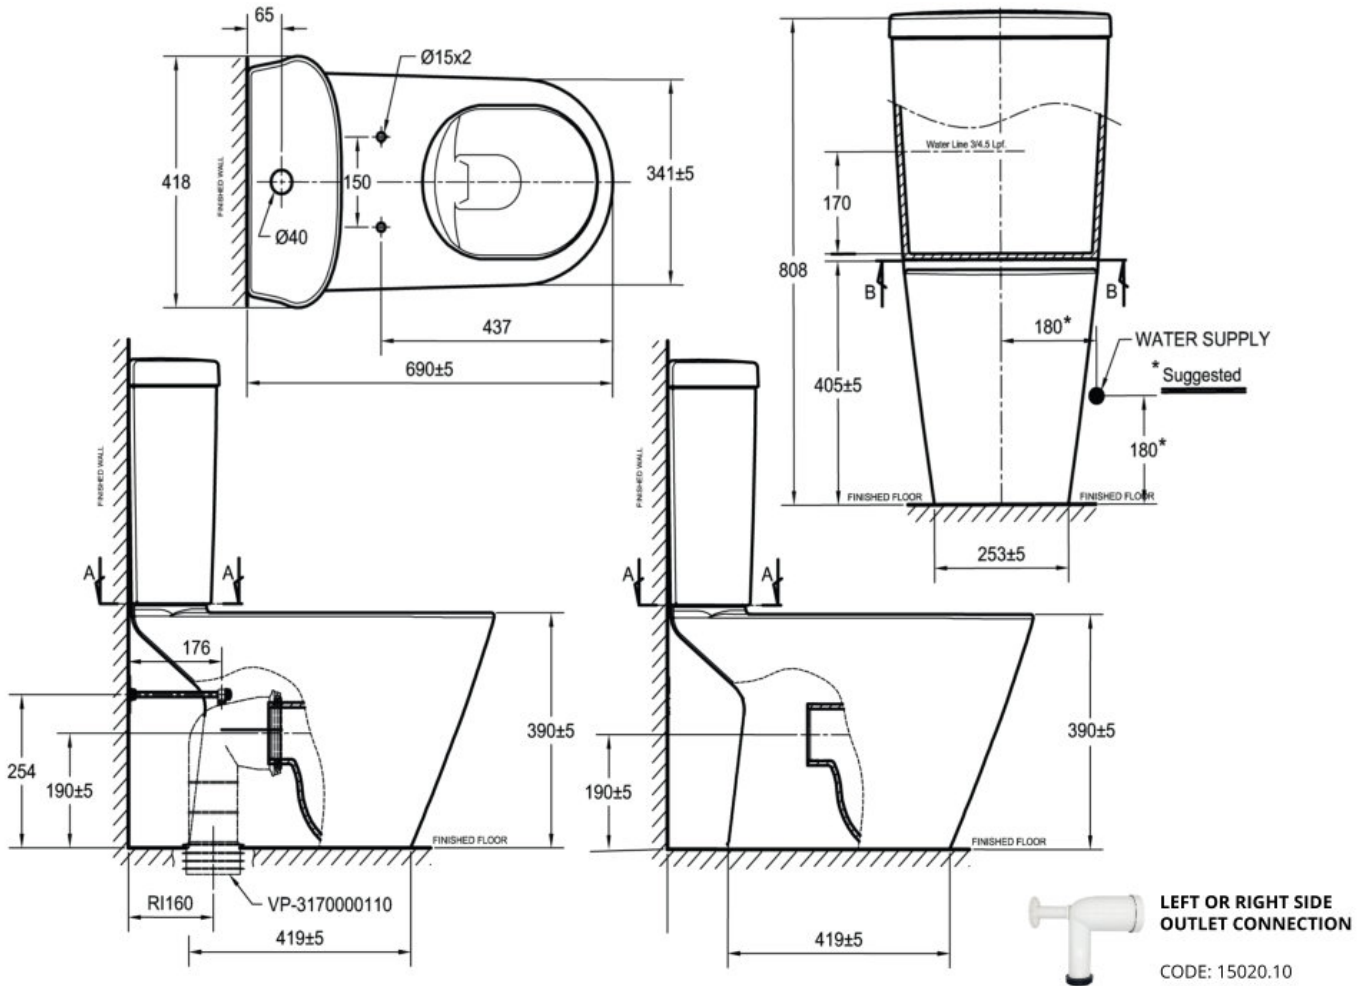

TONIC ROUND CISTERN CC TOILET SUITE SOFT CLOSE SEAT

13076.10
\$1015

American Standard

Residential/Light Commercial

Suitable for Residential/Light Commercial Use (Kitchens, Bathrooms and Laundries in Motels, Hotels and Retirement Villages)

Guarantee

1 Year Guarantee on toilet seat & cistern parts/ittings

Guarantee

10 Year Guarantee on Vitreous China

Pan Connector

Includes Pan Connector

4 Star WELS rating (Toilets)

Allows for a 4.5 litre large flush and a 3 litre half flush

VC Allowance

Please give an allowance of 10mm (-/+) for all Vitreous China toilet dimensions.

	Quick Release	Seat can easily be removed and just as easily reattached in an instant.
	Set Out: S Pan	160mm
	Set Out: P Pan	180mm
	Soft Close Seat	The Soft Close automatic closure system finally puts an end to noisy closing WC seats. Just a fingertip touch and the lid closes all by itself, gently and silently.
	Anti Bacterial Finish	Pre-built with an antibacterial glaze that effectively Kills 99% of bacteria.
	Water Inlet	Bottom Water Inlet
	Dual Flush	A Dual flush toilet provides the user with two flushing optionals (Full flush & half flush). Both practical and water efficient.
	Design Award	Red Dot Design
	Design Award	Design Plus
	Design Award	IF Product Design