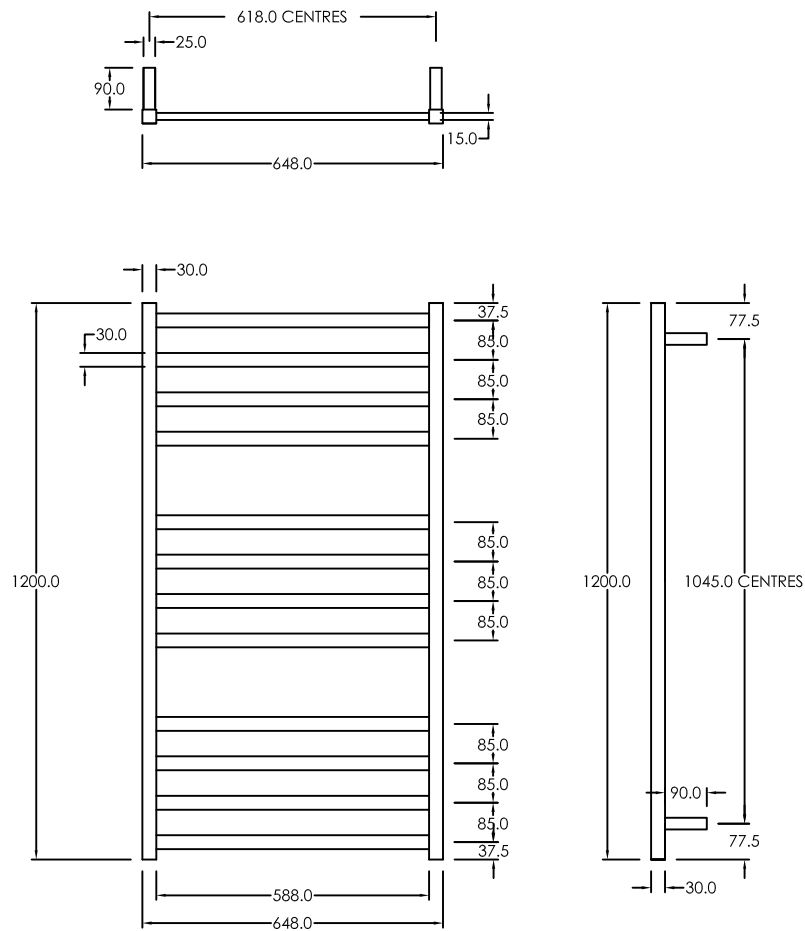

ELITE HEATED TOWEL LADDER SQUARE 1200H X 650W

RIGHT HAND AND LEFT HAND WIRING (CONCEALED OR EXPOSED OPTIONS)
3 YEAR WARRANTY, 240V, STAINLESS STEEL

elite bathroomware

59a Allens Road, East Tamaki

t: 09 274 7030 - e: sales@elitebathroomware.co.nz