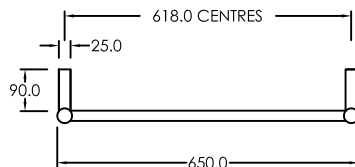

# ELITE HEATED TOWEL LADDER ROUND 1200H X 650W

RIGHT HAND AND LEFT HAND WIRING (CONCEALED OR EXPOSED OPTIONS)  
3 YEAR WARRANTY, 240V, STAINLESS STEEL

**elite** bathroomware

59a Allens Road, East Tamaki

t: 09 274 7030 - e: sales@elitebathroomware.co.nz