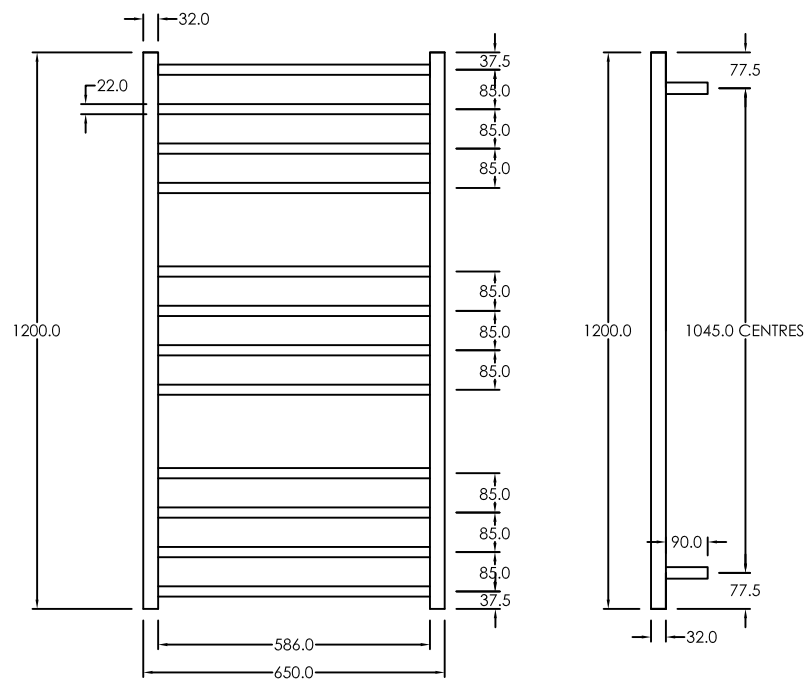

# ELITE HEATED TOWEL LADDER ROUND 1200H X 650W

RIGHT HAND AND LEFT HAND WIRING (CONCEALED OR EXPOSED OPTIONS)  
3 YEAR WARRANTY, 240V, STAINLESS STEEL

**elite** bathroomware

59a Allens Road, East Tamaki

t: 09 274 7030 - e: sales@elitebathroomware.co.nz