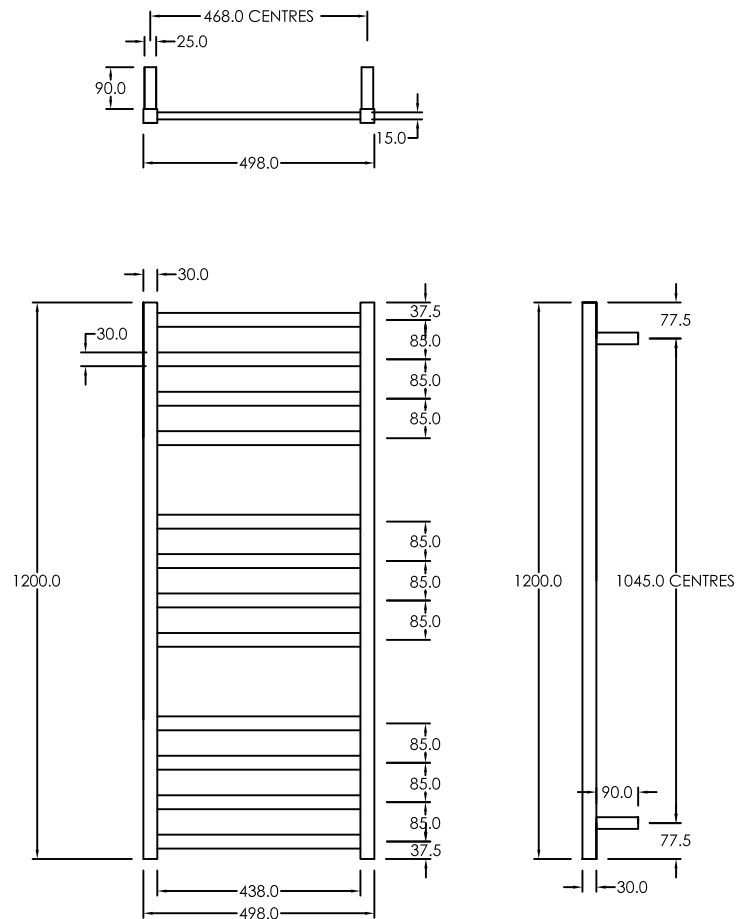

ELITE HEATED TOWEL LADDER SQUARE 1200H X 500W

RIGHT HAND AND LEFT HAND WIRING (CONCEALED OR EXPOSED OPTIONS)
3 YEAR WARRANTY, 240V, STAINLESS STEEL

elite bathroomware

59a Allens Road, East Tamaki

t: 09 274 7030 - e: sales@elitebathroomware.co.nz