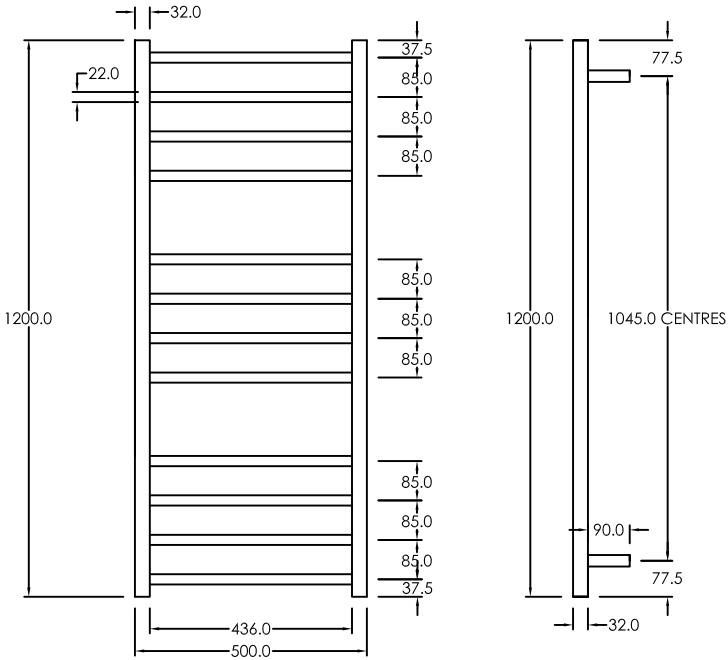

ELITE HEATED TOWEL LADDER ROUND 1200H X 500W

RIGHT HAND AND LEFT HAND WIRING (CONCEALED OR EXPOSED OPTIONS)
3 YEAR WARRANTY, 240V, STAINLESS STEEL

elite bathroomware

59a Allens Road, East Tamaki

t: 09 274 7030 - e: sales@elitebathroomware.co.nz