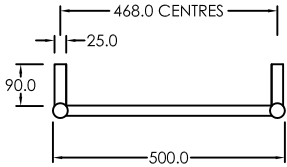

ELITE HEATED TOWEL LADDER ROUND 1200H X 500W

RIGHT HAND AND LEFT HAND WIRING (CONCEALED OR EXPOSED OPTIONS)
3 YEAR WARRANTY, 240V, STAINLESS STEEL

elite bathroomware

59a Allens Road, East Tamaki

t: 09 274 7030 - e: sales@elitebathroomware.co.nz