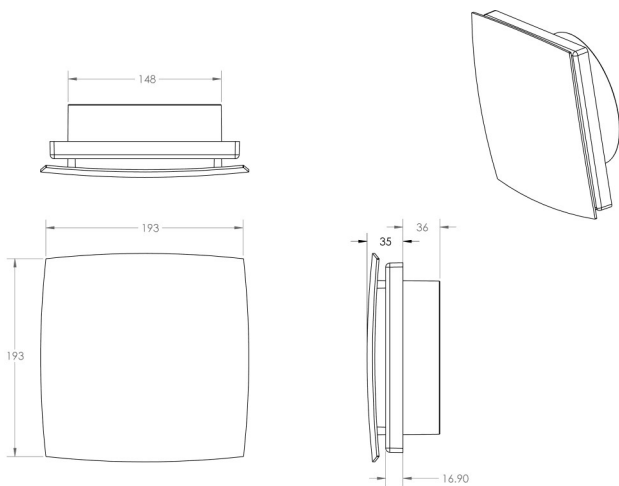

Technical Data Sheet

107ELITE-ULTRA

Environment Learning Extraction Fan

WEISS™

Dimensions

Cut-out size for inlet fascia	155mm
Cut out size for outlet fascia	155mm

Specifications

Weight	3.5kg
Colour of front fascia	White
Housing material	ABS