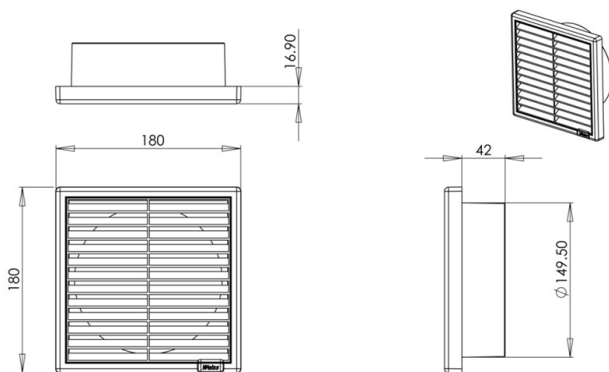

Technical Data Sheet

107ELITE-ULTRA

Environment Learning Extraction Fan

WEISS™

Dimensions

Cut-out size for inlet fascia	155mm
Cut out size for outlet fascia	155mm

Specifications

Weight	3.5kg
Colour of front fascia	White
Housing material	ABS