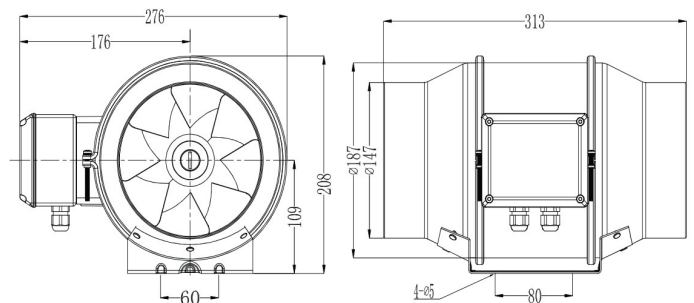

Technical Data Sheet

107ELITE-ULTRA

Environment Learning Extraction Fan

WEISS™

Dimensions

Cut-out size for inlet fascia	155mm
Cut out size for outlet fascia	155mm

Specifications

Weight	3.5kg
Colour of front fascia	White
Housing material	ABS