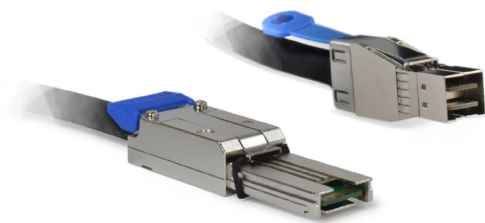

TECHNICAL SPECIFICATIONS

COMPATIBILITY

	LTO8 Media	LTO7 Media	LTO6 Media	LTO5 Media	LTO4 Media
LTO8 Drive	●	●	X	X	X
LTO7 Drive	X	●	●	R	X
LTO6 Drive	X	X	●	●	R

X Incompatible ● Read/Write R Read Only

STORAGE & SPEED

	Max Capacity	Expansion	Max Capacity
1U	96 TB		
2U	288 TB		
3U	480 TB	21U	3.3 Petabytes (3,360 TB)
6U	960 TB	42U	6.6 Petabytes (6,720 TB)

POWER CONSUMPTION

	Operating	Non-operating	Transit/Storage
Frequency Range	5-1000-5hz	5-1000-5hz	5-1000-5hz
Peak Acceleration	.25 G's	1.0 G's	2.0 G's
Waveshape	Sinusoidal, 1 octave/min	Sinusoidal, 1 octave/min	Sinusoidal, 1 octave/min

DRIVE & TAPE CAPACITY

	WITHOUT EXPANSION		FULLY EXPANDED	
	Drives	Tapes Slots	Drives	Tapes Slots
1U	1	8	1	8
2U	2	24	2	24
3U	3	40	21	280
6U	6	80	42	560

MAIL SLOTS & MAGAZINES

	WITHOUT EXPANSION		FULLY EXPANDED	
	Mail Slots	Magazines	Mail Slots	Magazines
1U	1	2	1	2
2U	1	2	1	2
3U	5	2	5	14
6U	10	2	10	14

TAPE CARTRIDGE

Archive Storage	Dimensions (LxWxH)	Durability
30 years	4 x 4.15 x .85 in.	20,000 load/unload cycle

MEDIA CAPACITY

Media Generation	Native Capacity
LTO8	12 TB
LTO7	6 TB
LTO6	2.5 TB
LTO5	1.5TB
LTO4	800GB

WARRANTY

3 years
(optional 5 years)

OS COMPATIBILITY

MAC OS 10.11+
Windows 10

DATA BUFFER SIZE

LTO8 : 1 GB
LTO7 : 1 GB
LTO6 : 512 MB

PORTS PER DRIVE

SAS: 2X SAS-8088 ports
FC: 1X LC/LC Fibre Channel

MAGSTOR CONNECTION OPTIONS

MagStor

1-844-MAGSTOR (624-7867) | info@magstor.com | magstor.com