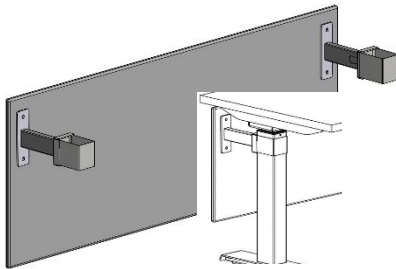

Table Accessories

UDCT02-B Cable Flip Tray

Expandable from 26.75" – 50.35"

You can easily reach all cables by flipping the tray down.

Cable Flip Tray is placed under the desk crossbar between the motor housings on a C-stand base. (Black only)

UDMPB-S Modesty Panel Support (brackets only)

- **UDMPB-SS** Short length (pair) - expands from 4.7" to 6.7"
- **UDMPB-MS** Medium length (pair) - expands from 6.7" to 10.7"
- **UDMPB-LS** Long length (pair) - expands from 10.6" to 16.6"

UDPSB-B Privacy Screen Brackets (brackets only)

UDPSB-SB Short - C-stand (pair) - expands from 7.85" to 11.15"

UDPSB-LB Long - T-stand (pair) - expands from 11" to 17"

Measurements are from center of the leg.

The Privacy Screen is fixed in two fixing holes on each bracket. Fixing screws are not included. (Black only)

UDB2BB-S Back-to-Back Bench Bars

UDB2BB-24S for top depth 23"/24"

UDB2BB-30S for top depth 29"/30"