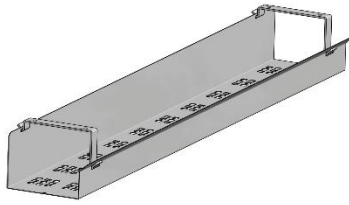

Table Accessories

UDCT02-B Cable Flip Tray

Expandable from 26.75" – 50.35"

You can easily reach all cables by flipping the tray down.

Cable Flip Tray is placed under the desk crossbar between the motor housings on a C-stand base. (Black only)

UDMPB-S Modesty Panel Support (brackets only)

- **UDMPB-SS** Short length (pair) - expands from 4.7" to 6.7"
- **UDMPB-MS** Medium length (pair) - expands from 6.7" to 10.7"
- **UDMPB-LS** Long length (pair) - expands from 10.6" to 16.6"

UDPSB-B Privacy Screen Brackets (brackets only)

UDPSB-SB Short - C-stand (pair) - expands from 7.85" to 11.15"

UDPSB-LB Long - T-stand (pair) - expands from 11" to 17"

Measurements are from center of the leg.

The Privacy Screen is fixed in two fixing holes on each bracket. Fixing screws are not included. (Black only)

UDB2BB-S Back-to-Back Bench Bars

UDB2BB-24S for top depth 23"/24"

UDB2BB-30S for top depth 29"/30"