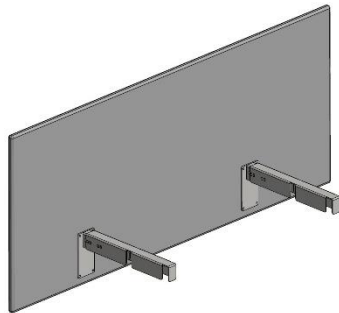

Table Accessories

UDCT02-B Cable Flip Tray

Expandable from 26.75" – 50.35"

You can easily reach all cables by flipping the tray down.

Cable Flip Tray is placed under the desk crossbar between the motor housings on a C-stand base. (Black only)

UDMPB-S Modesty Panel Support (brackets only)

- **UDMPB-SS** Short length (pair) - expands from 4.7" to 6.7"
- **UDMPB-MS** Medium length (pair) - expands from 6.7" to 10.7"
- **UDMPB-LS** Long length (pair) - expands from 10.6" to 16.6"

UDPSB-B Privacy Screen Brackets (brackets only)

UDPSB-SB Short - C-stand (pair) - expands from 7.85" to 11.15"

UDPSB-LB Long - T-stand (pair) - expands from 11" to 17"

Measurements are from center of the leg.

The Privacy Screen is fixed in two fixing holes on each bracket. Fixing screws are not included. (Black only)

UDB2BB-S Back-to-Back Bench Bars

UDB2BB-24S for top depth 23"/24"

UDB2BB-30S for top depth 29"/30"