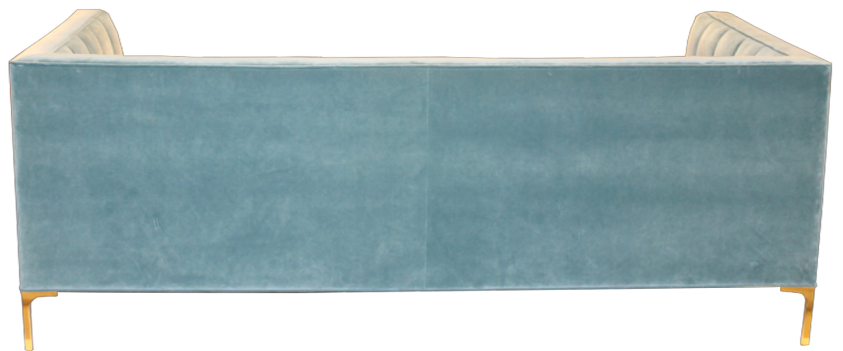

Questions?
info@taylorburkehome.com
1-800-860-5821
www.taylorburkehome.com

Made to order upholstery

DEVEREAUX SOFA

A note from our Designer:

Luxurious channel backed detailing with slender metal legs creates a sophisticated and sexy 'Mad Men' era vibe in this plush sofa.

Devereaux Sofa

DS82 – B: Brass

DS82 – N: Nickel

82"L x 35"D x 31"H

Fabric Requirements: 16 yards. Choose from our fabrics or send yours!
All of our upholstery is made to order. Proudly made in the USA.