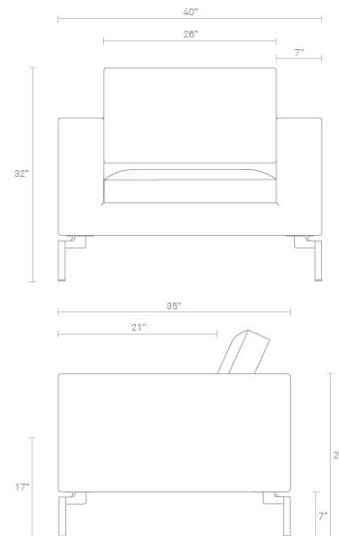

NS1-LNCHBK-BL	NIXON BLUE / BLACK	$1,299.00
NS1-LNCHWH-BL	NIXON BLUE / WHITE	$1,299.00
NS1-LNCHBK-SD	NIXON SAND / BLACK	$1,299.00
NS1-LNCHWH-SD	NIXON SAND / WHITE	$1,299.00
NS1-LNCHBK-BK	SANFORD BLACK / BLACK	$1,299.00
NS1-LNCHBK-CL	SANFORD COAL / BLACK	$1,299.00
NS1-LNCHBK-GY	SPITZER GREY / BLACK	$1,299.00
NS1-LNCHWH-GY	SPITZER GREY / WHITE	$1,299.00