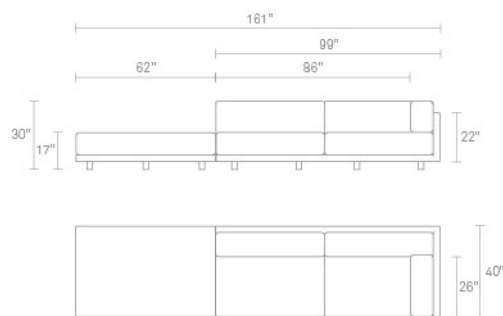

Materials

- Sturdy kiln-dried American hardwood frame, doweled and corner blocked for added strength
- Webbing provides durable support beneath cushions
- Innerspring core cushions are surrounded by high resiliency foam, then wrapped in feather and down to provide a plush, comfortable seat, and with use will take on a more casual appearance. To promote even wear over time, we recommend fluffing and flipping cushions frequently after use.
- Extra deep seat and lower profile lends a loungey and laidback feel
- Agnew Blue and Agnew Grey: 77% Cotton / 13% Polyester blend upholstery