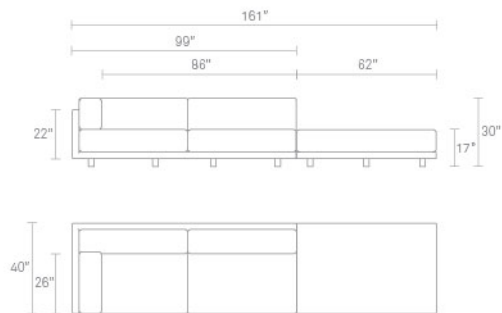

Materials

- Sturdy kiln-dried American hardwood frame, doweled and corner blocked for added strength
- Webbing provides durable support beneath cushions
- Innerspring core cushions are surrounded by high resiliency foam, then wrapped in feather and down to provide a plush, comfortable seat, and with use will take on a more casual appearance. To promote even wear over time, we recommend fluffing and flipping cushions frequently after use.
- Extra deep seat and lower profile lends a loungey and laidback feel
- Agnew Blue and Agnew Grey: 77% Cotton / 13% Polyester blend upholstery