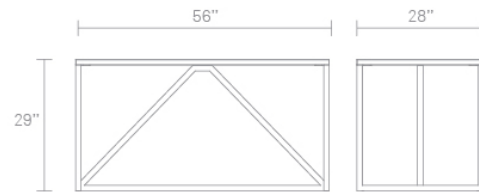

Materials

- Lacquer on engineered wood substrate with glossy polyurethane finish
- Powder-coated steel legs
- Seats four comfortably; Ideal for smaller dining rooms or used as a desk in a home office or study space
- Assembly required