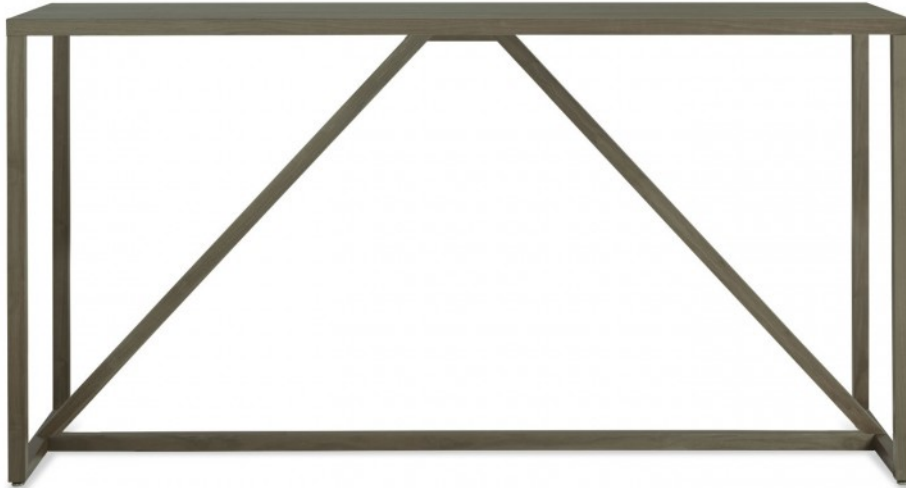

Strut Medium Wood Table

Structure and design are one with the Strut, a confident presence in any room. Functional and fabulous in home or office, our best-selling Strut collection, now re-imagined in wood. See also, Strut large wood table. Shop the entire Strut Collection.

SMOKE

WALNUT

Materials

Strut Medium Wood Table

- Smoke: Smoke finished ash veneer over engineered wood, solid ash legs
- Walnut: walnut veneer over engineered wood, solid walnut legs
- Seats four comfortably; Ideal for smaller dining rooms or used as a desk in a home office or study space
- Assembly required