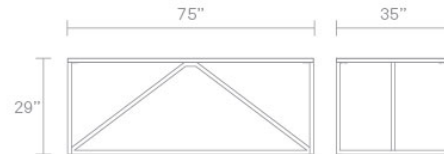

Materials

- Lacquer on engineered wood substrate with glossy polyurethane finish
- Powder-coated steel legs
- Seats six comfortably
- Assembly required