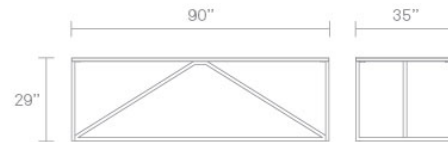

Materials

- Lacquer on engineered wood substrate with glossy polyurethane finish
- Powder-coated steel legs
- Seats eight comfortably
- Assembly required