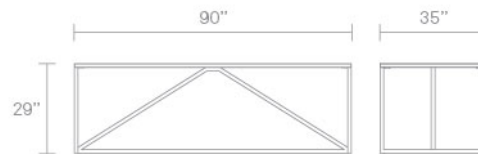

SMOKE

WALNUT

Materials

Strut X-Large Wood Table

- Smoke: Smoke finished ash veneer over engineered wood, solid ash legs
- Walnut: walnut veneer over engineered wood, solid walnut legs
- Seats eight comfortably
- Assembly required