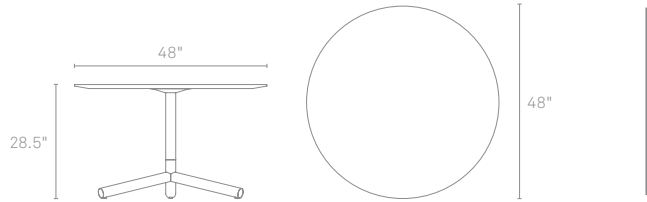

**SPROUT DINING TABLE**

Pure color and brushed stainless steel play well together in this collection. Tops and stems in your choice of yellow, ivory or black. Color peeks through the stainless steel legs for a flirtatious touch.