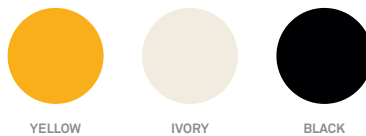

**SPROUT DINING TABLE**

Pure color and brushed stainless steel play well together in this collection. Tops and stems in your choice of yellow, ivory or black. Color peeks through the stainless steel legs for a flirtatious touch.

SPROUT DINING TABLE		
SP1-DNTB48-YL	YELLOW	\$999
SP1-DNTB48-IV	IVORY	\$999
SP1-DNTB48-BK	BLACK	\$999

YELLOW

IVORY

BLACK

To place an order, or find a Blu Dot retailer near you, visit [www.bludot.com](http://www.bludot.com) or contact us by phone at 612.782.1844 or by fax 612.782.1845. To inquire about trade discounts or becoming a Blu Dot retailer, please email [sales@bludot.com](mailto:sales@bludot.com) or phone at 612.782.1844. For further product information and all other inquiries, please email [service@bludot.com](mailto:service@bludot.com) or call 612.782.1844.